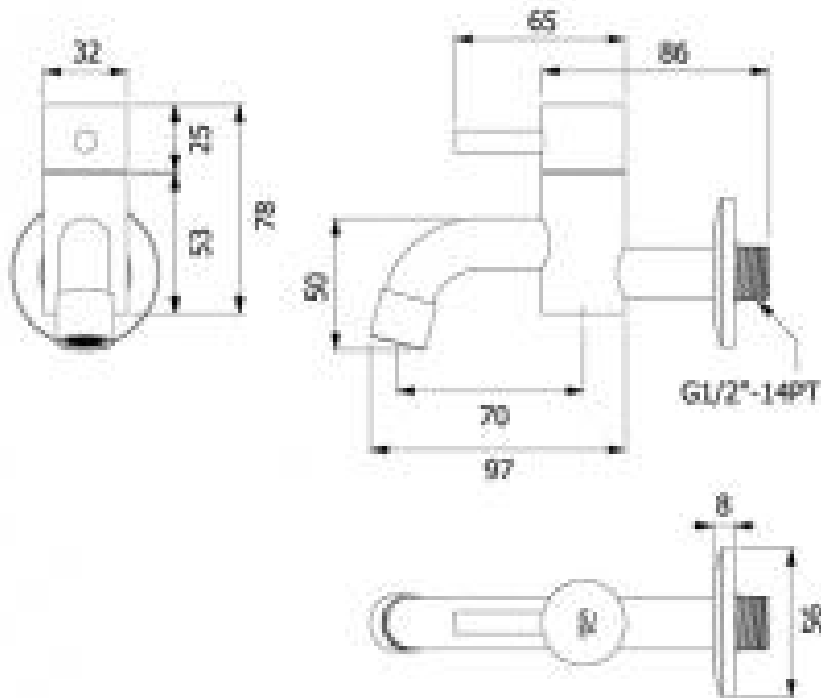

Brand : VRH, Thailand
 Name : POCKET Wall bib tap
 Item Code : B7120G1
 Designer :
 Color / Finish: 304 Stainless Steel
 Dimensions : 70 mm spout projection

Product info:

- Wall bib tap ½"

Flushing of pipe must be done before fittings are installed. Failure to do so voids the warranty.
 Follow cleaning instructions and avoid using any harmful chemicals.
 All information is for reference only. Installation shall always be based on the specs provided with actual delivered items.
 For more info, visit www.sanitecph.com