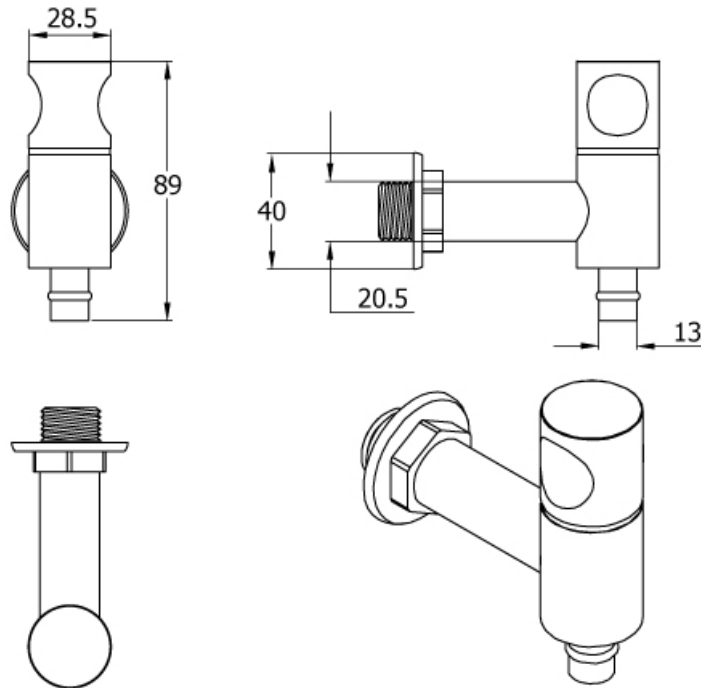

Brand : VRH, Thailand  
 Name : MARATHON Wall tap with hose connection  
 Item Code : B7120A1  
 Designer :  
 Color / Finish: 304 Stainless Steel  
 Dimensions : 89 mm height

**Product info:**

- Wall shut-off valve ½"
- With hose connector ½"