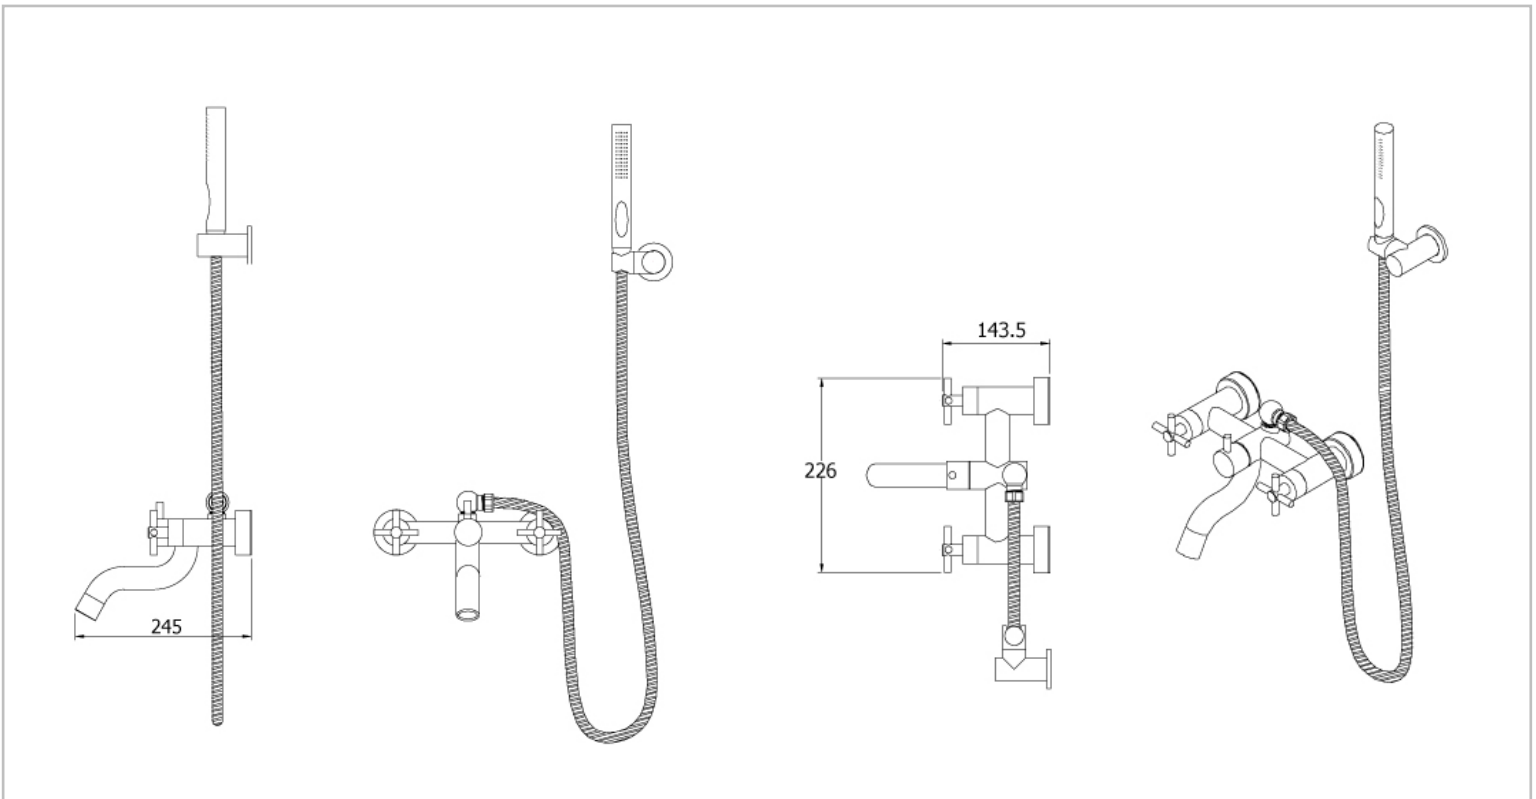

Brand : VRH, Thailand  
 Name : SMOOTH Exposed bath/shower mixer with hand shower set  
 Item Code : B4122D1  
 Designer :  
 Color / Finish: 304 Stainless Steel  
 Dimensions : 226 mm width  
 245 mm length

**Product info:**

- Exposed 2-handle bath/shower mixer
- With hand shower set

Flushing of pipe must be done before fittings are installed. Failure to do so voids the warranty.

Follow cleaning instructions and avoid using any harmful chemicals.