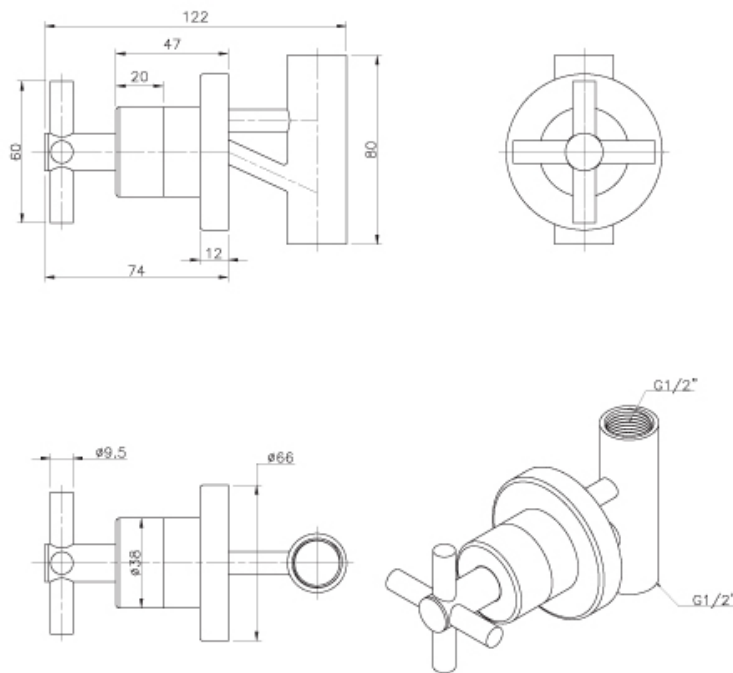

Brand : VRH, Thailand
 Name : SMOOTH Single Shower valve
 Item Code : B3130D1
 Designer :
 Color / Finish: 304 Stainless Steel
 Dimensions : 122 mm length

Product info:
 • Concealed straight shut off valve ½"