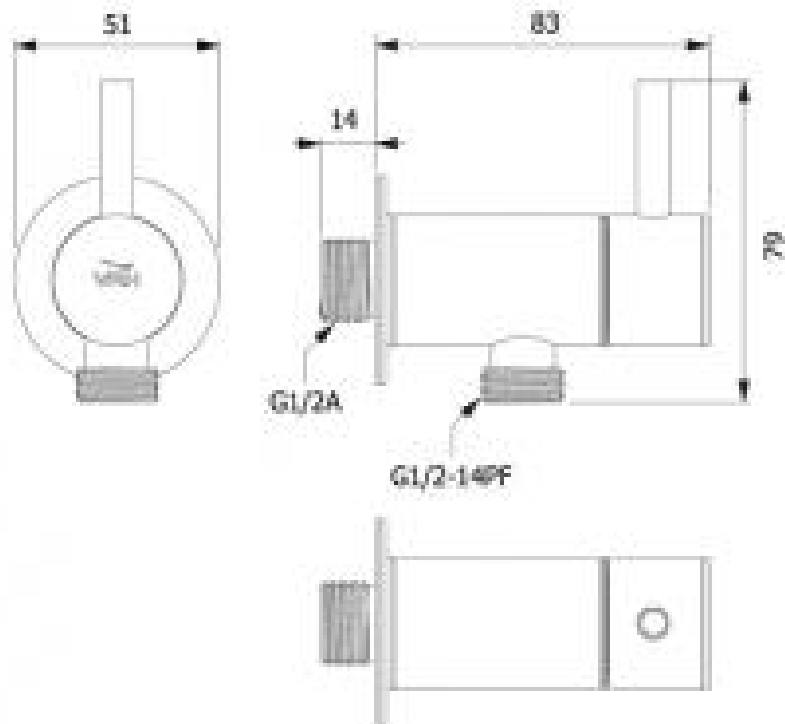

Brand : VRH, Thailand
Name : POCKET Shower valve with hose connection
Item Code : B3120G2
Designer :
Color / Finish: 304 Stainless Steel
Dimensions : 79 mm height
83 mm height

Product info:

- Shower valve
- With hose connection