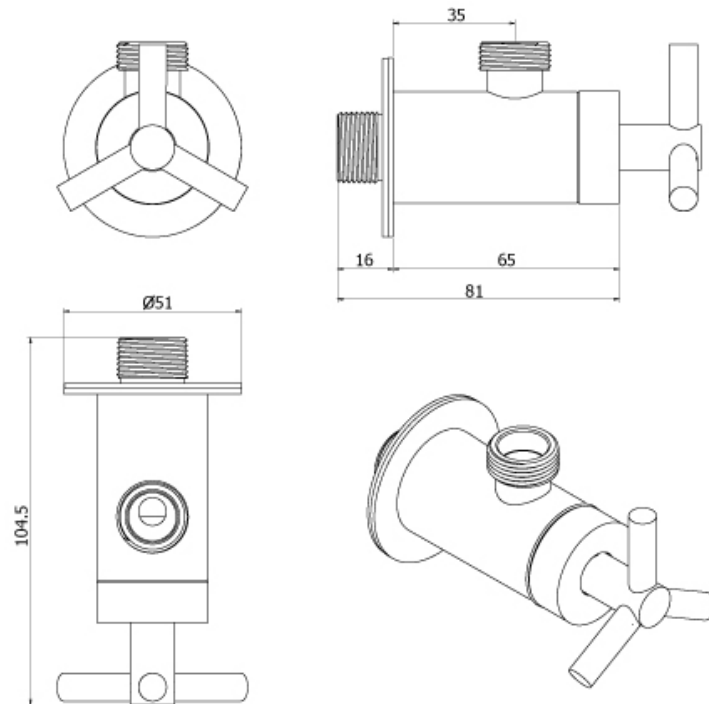

Brand : VRH, Thailand
 Name : NEW CROSS Shower valve with hose connection
 Item Code : B3112022
 Designer :
 Color / Finish: 304 Stainless Steel
 Dimensions : 104.5 mm length

Product info:

- Wall shut-off valve ½
- With hose connection ½