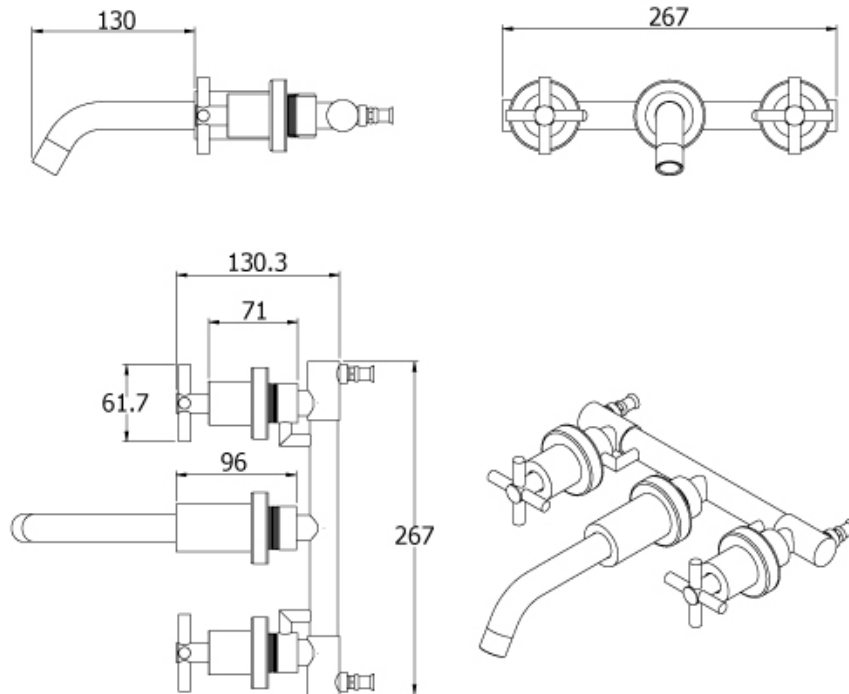

Brand : VRH, Thailand
 Name : SMOOTH Wall mounted Basin mixer
 Item Code : B2122D2
 Designer :
 Color / Finish: 304 Stainless Steel
 Dimensions : 130 mm length
 267 mm spout projection

Product info:

- Wall-mounted 2-handle basin mixer

Add-ons:

- 1x angle valve ½"x½" (no nuts)
- 1x flexible supply hose ½"x½" x?cm
- 1x basin waste strainer or pop-up
- 1x basin waste trap

Flushing of pipe must be done before fittings are installed. Failure to do so voids the warranty.
 Follow cleaning instructions and avoid using any harmful chemicals.
 All information is for reference only. Installation shall always be based on the specs provided with actual delivered items.
 For more info, visit www.sanitecph.com