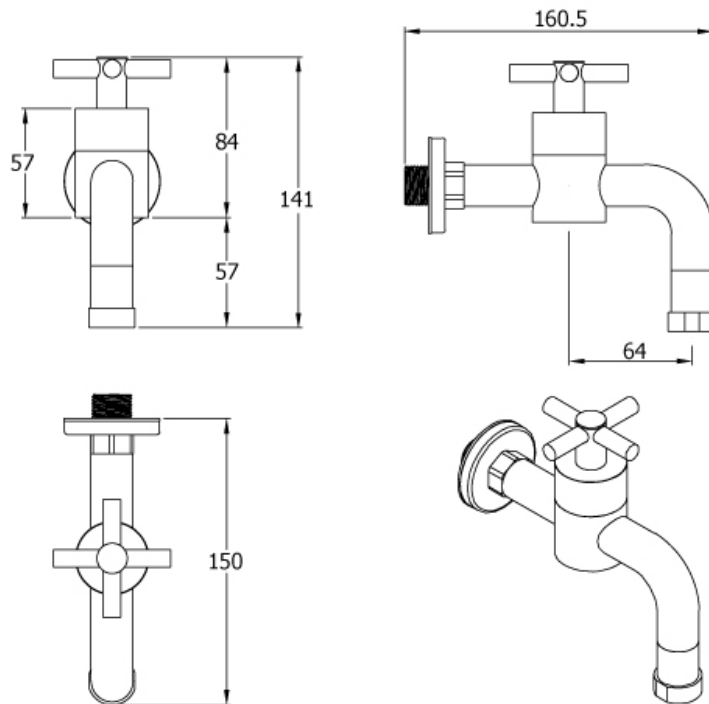

Brand : VRH, Thailand
 Name : SMOOTH Wall bib tap with concealed hose connection
 Item Code : B2120D1
 Designer :
 Color / Finish: 304 Stainless Steel
 Dimensions : 141 mm height
 150 mm length

Product info:

- Wall bib tap ½"
- With concealed house union

Flushing of pipe must be done before fittings are installed. Failure to do so voids the warranty.
 Follow cleaning instructions and avoid using any harmful chemicals.
 All information is for reference only. Installation shall always be based on the specs provided with actual delivered items.
 For more info, visit www.sanitecph.com