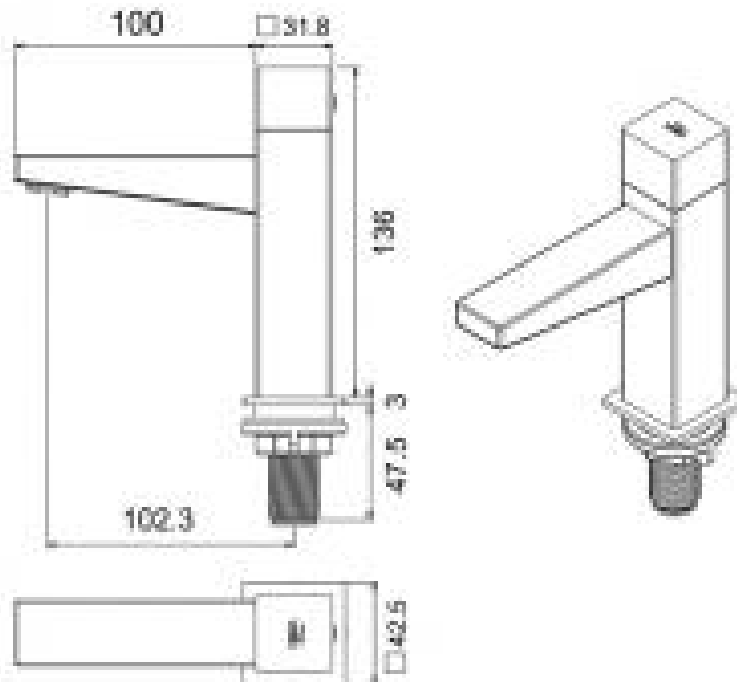

Brand : VRH, Thailand
 Name : CUBE Basin pillar tap (cold water only)
 Item Code : B2000X2

Designer :

Color / Finish: 304 Stainless Steel
 Dimensions : 102.3mm spout projection
 42.5 x 131.8 x 136mm

Product info:

- Basin pillar tap (cold water only)
- Requires ½ " inlet hose
- 1x angle valve ½"x½" (NO nuts)
- 1x flexible supply hose ½"x½" x?cm
- 1x basin waste strainer or pop-up
- 1x basin waste trap

Flushing of pipe must be done before fittings are installed. Failure to do so voids the warranty.
 Follow cleaning instructions and avoid using any harmful chemicals.
 All information is for reference only. Installation shall always be based on the specs provided with actual delivered items.
 For more info, visit www.sanitecph.com