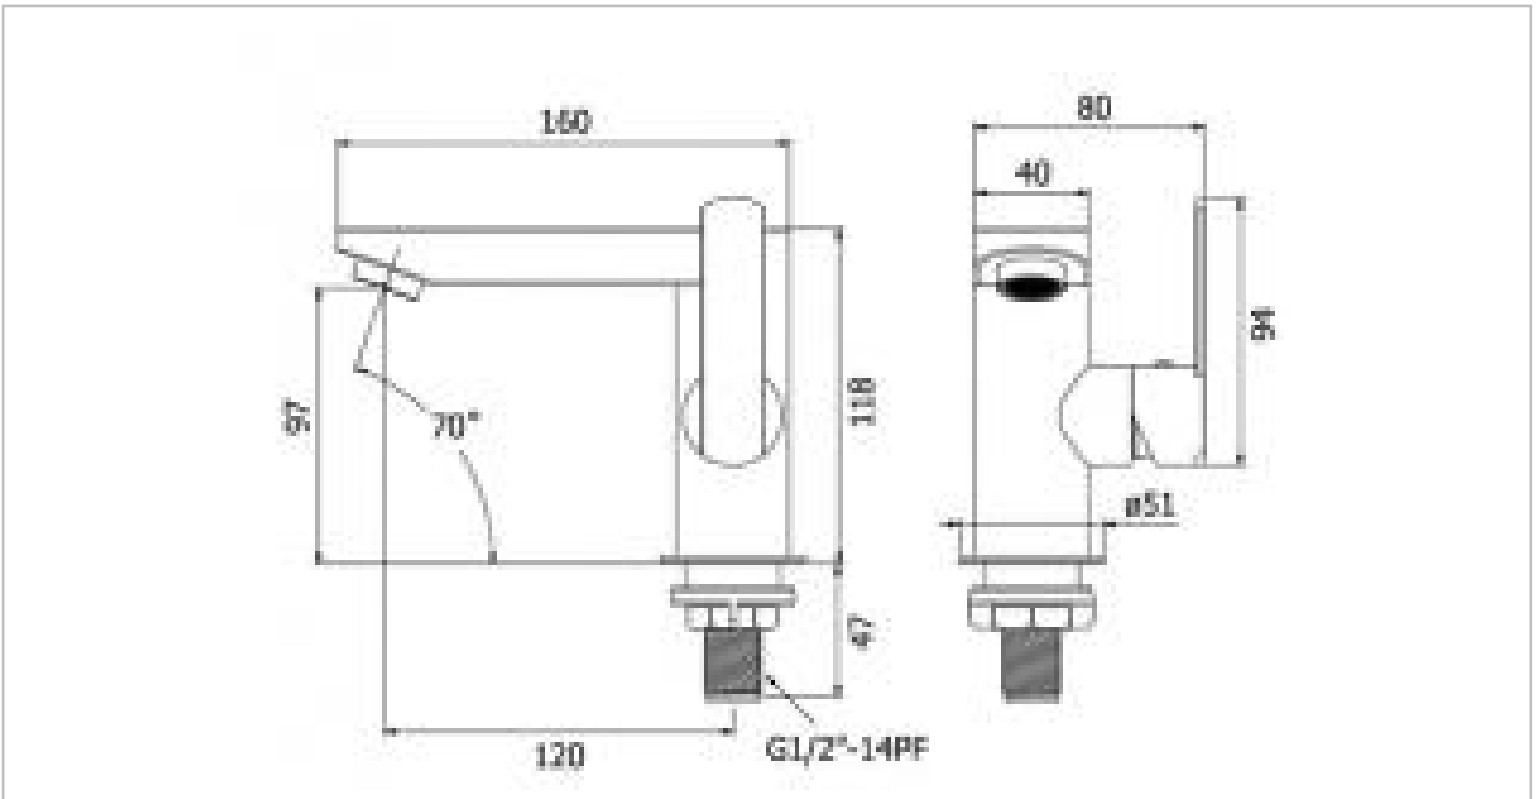

Brand : VRH, Thailand
 Name : HYBRID Basin pillar tap (cold water only)requires ½
 Item Code : B2000H5
 Designer :
 Color / Finish: 304 Stainless Steel
 Dimensions : 160 mm length
 120 mm spout projection

Product info:

- Single lever control Basin pillar tap ½"

Add-ons:

- 1x angle valve ½"x½" (no nuts)
- 1x flexible supply hose ½"x½" x?cm
- 1x basin waste strainer or pop-up
- 1x basin waste trap

Flushing of pipe must be done before fittings are installed. Failure to do so voids the warranty.