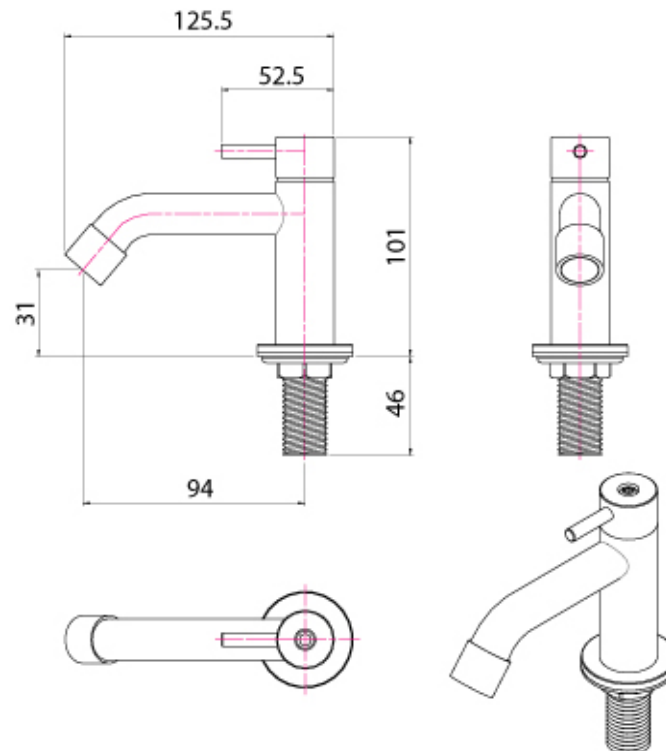

Brand : VRH, Thailand
 Name : POCKET Basin pillar tap (cold water only)
 Item Code : B2000G1
 Designer :
 Color / Finish: 304 Stainless Steel
 Dimensions : 101 mm height, 125.5 mm length
 94 mm spout projection

Product info:

- Basin pillar tap for cold water
- Requires ½ " inlet hose
- 1x angle valve ½"x½" (with nuts)
- 1x flexible supply hose ½"x½" x?cm
- 1x basin waste strainer or pop-up
- 1x basin waste trap