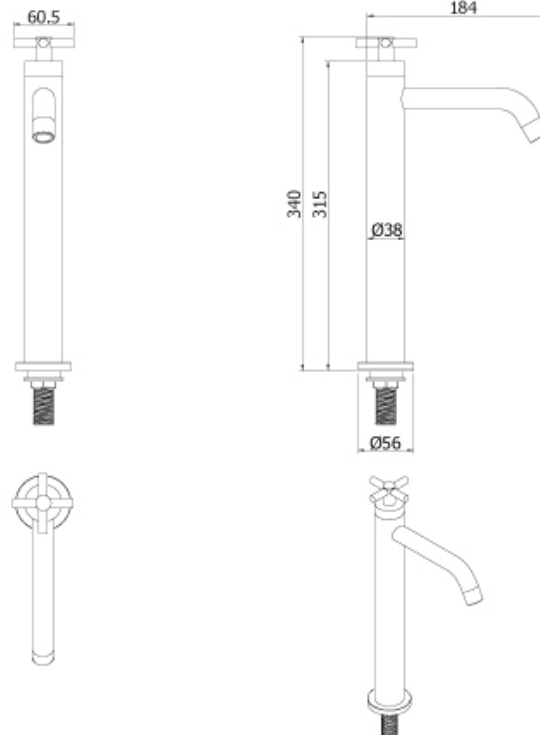

Brand : VRH, Thailand
 Name : SMOOTH Washbowl tap (cold water only)requires ½
 Item Code : B2000D3
 Designer :
 Color / Finish: 304 Stainless Steel
 Dimensions : 340 mm height

Product info:

- Tall basin tap for washbowl
- For cold or pre-mixed water

Add-ons:

- 1x angle valve ½"x½" (no nuts)
- 1x flexible supply hose ½"x½" x?cm
- 1x basin waste strainer or pop-up
- 1x basin waste trap

Flushing of pipe must be done before fittings are installed. Failure to do so voids the warranty.
 Follow cleaning instructions and avoid using any harmful chemicals.
 All information is for reference only. Installation shall always be based on the specs provided with actual delivered items.
 For more info, visit www.sanitecph.com