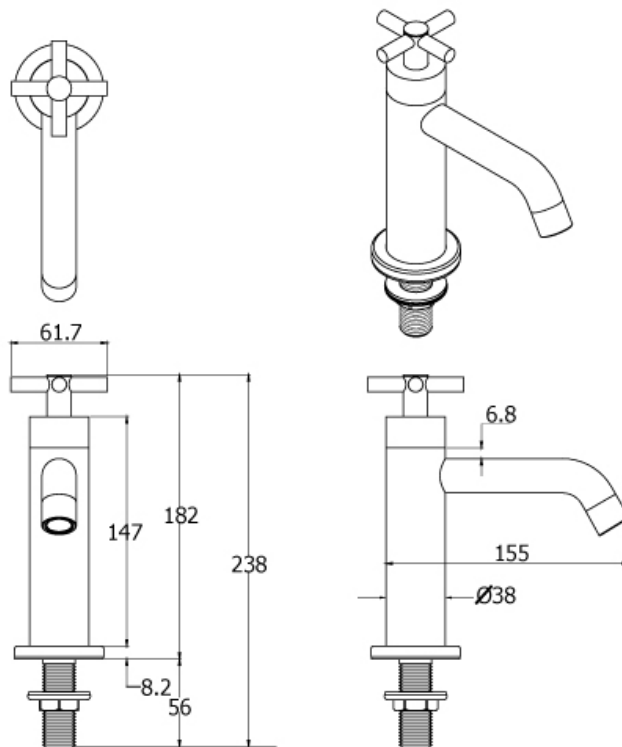

Brand : VRH, Thailand
 Name : SMOOTH Basin tap (cold water only) requires ½
 Item Code : B2000D1
 Designer :
 Color / Finish: 304 Stainless Steel
 Dimensions : 182 mm height
 155 mm length

Product info:

- Basin tap for cold or pre-mixed water

Add-ons:

- 1x angle valve ½"x½" (no nuts)
- 1x flexible supply hose ½"x½" x?cm
- 1x basin waste strainer or pop-up
- 1x basin waste trap

Flushing of pipe must be done before fittings are installed. Failure to do so voids the warranty.
 Follow cleaning instructions and avoid using any harmful chemicals.
 All information is for reference only. Installation shall always be based on the specs provided with actual delivered items.
 For more info, visit www.sanitecph.com