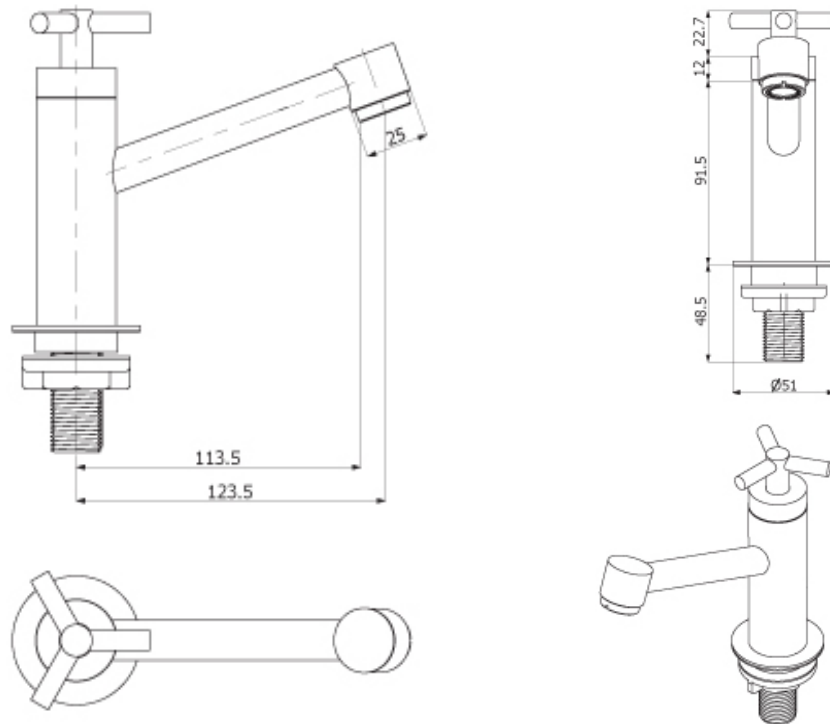

Brand : VRH, Thailand
 Name : NEW CROSS Basin pillar tap (cold water only)
 Item Code : B200022
 Designer :
 Color / Finish: 304 Stainless Steel
 Dimensions : 126.2 mm height
 123.5 mm spout projection

Product info:

- Basin pillar tap ½ " for cold or pre-mixed water
- 1x angle valve ½"x½" (no nuts)
- 1x flexible supply hose ½"x½" x?cm
- 1x basin waste strainer or pop-up
- 1x basin waste trap

Flushing of pipe must be done before fittings are installed. Failure to do so voids the warranty.
 Follow cleaning instructions and avoid using any harmful chemicals.
 All information is for reference only. Installation shall always be based on the specs provided with actual delivered items.
 For more info, visit www.sanitecph.com