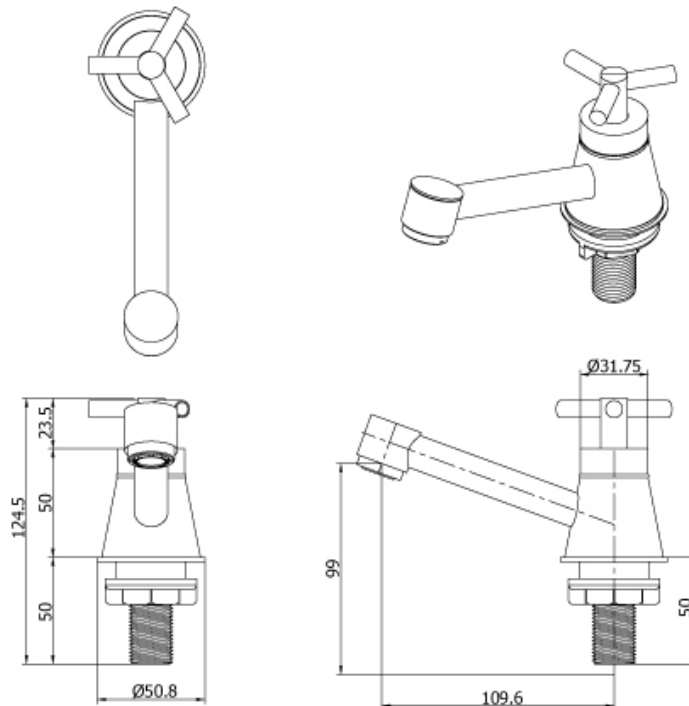

Brand : VRH, Thailand
 Name : NEW CROSS Basin pillar tap (cold water only)
 Item Code : B200021
 Designer :
 Color / Finish: 304 Stainless Steel
 Dimensions : 73.5 mm height
 109.6 mm spout projection

Product info:

- Basin pillar tap ½ " for cold or pre-mixed water
- 1x angle valve ½"x½" (no nuts)
- 1x flexible supply hose ½"x½" x?cm
- 1x basin waste strainer or pop-up
- 1x basin waste trap

Flushing of pipe must be done before fittings are installed. Failure to do so voids the warranty.
 Follow cleaning instructions and avoid using any harmful chemicals.
 All information is for reference only. Installation shall always be based on the specs provided with actual delivered items.
 For more info, visit www.sanitecph.com