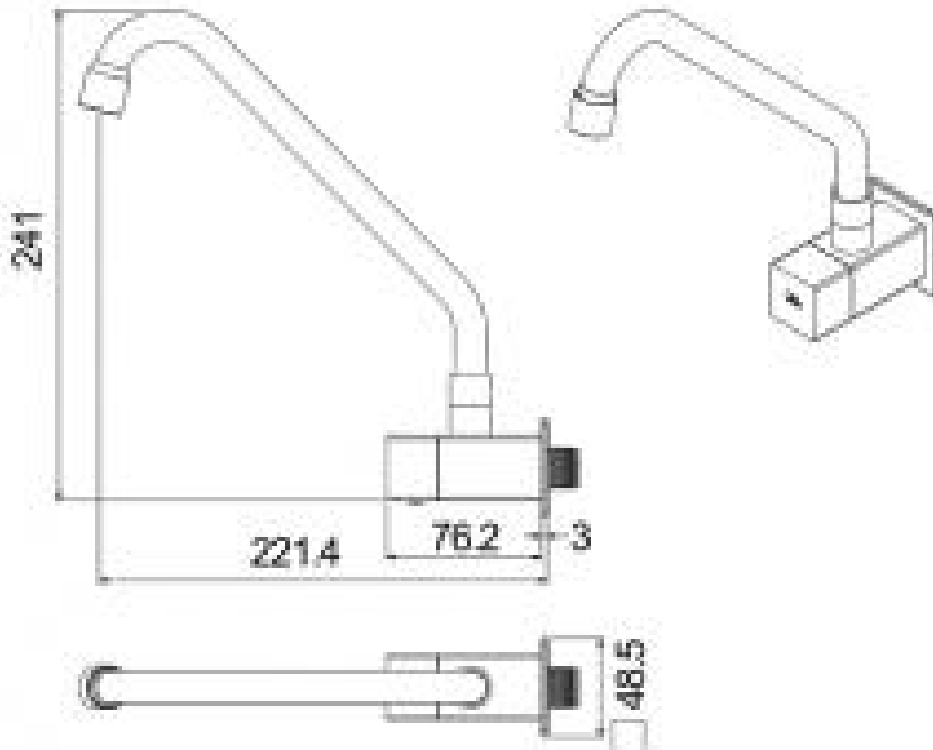

Brand : VRH, Thailand
Name: Cube Sink Wall tap
Item Code: B1120X1
Designer:
Color / Finish: 304 Stainless Steel
Dimensions: 241 mm Height
221.4 mm Spout Projection

Product info:
• Sink Wall Tap

Follow cleaning instructions and avoid using any harmful chemicals. Failure to do so voids the warranty.