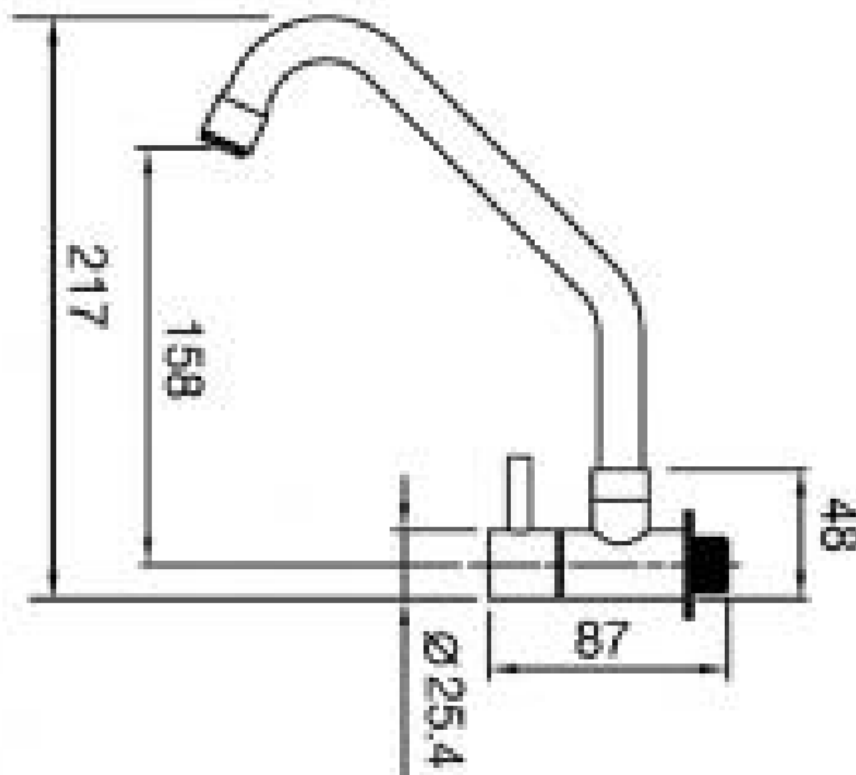

Brand : VRH, Thailand
Name: Bonny wall Sink tap
Item Code: B1120K1
Designer:
Color / Finish: 304 Stainless Steel
Dimensions: 217 mm Height

Product info:
• Sink Wall Tap

Follow cleaning instructions and avoid using any harmful chemicals. Failure to do so voids the warranty.