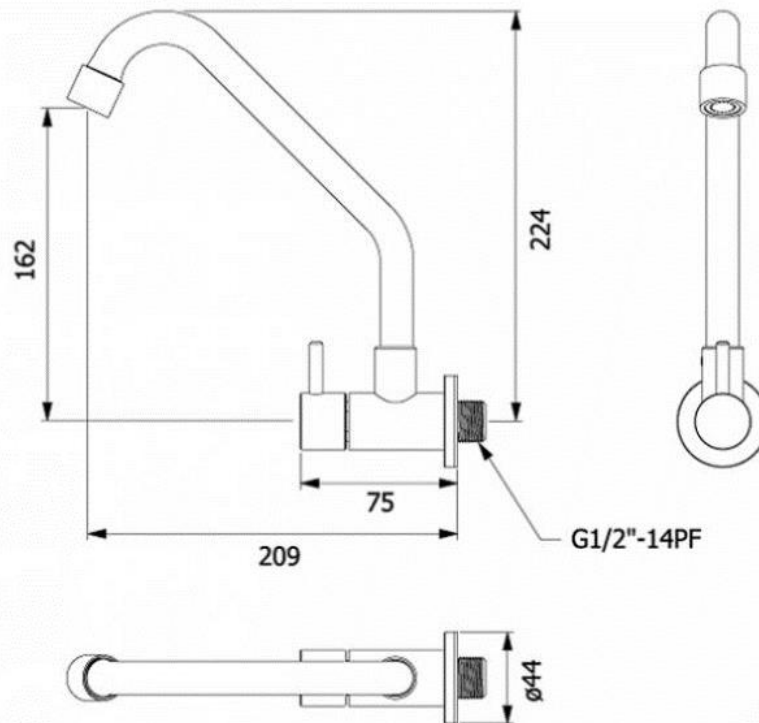

Brand : VRH, Thailand
Name: Pocket Sink Wall tap
Item Code: B1120G1
Designer:
Color / Finish: 304 Stainless Steel
Dimensions: 222.5 mm height
173 mm spout projection

Product info:
• Sink Wall Tap

Follow cleaning instructions and avoid using any harmful chemicals. Failure to do so voids the warranty.