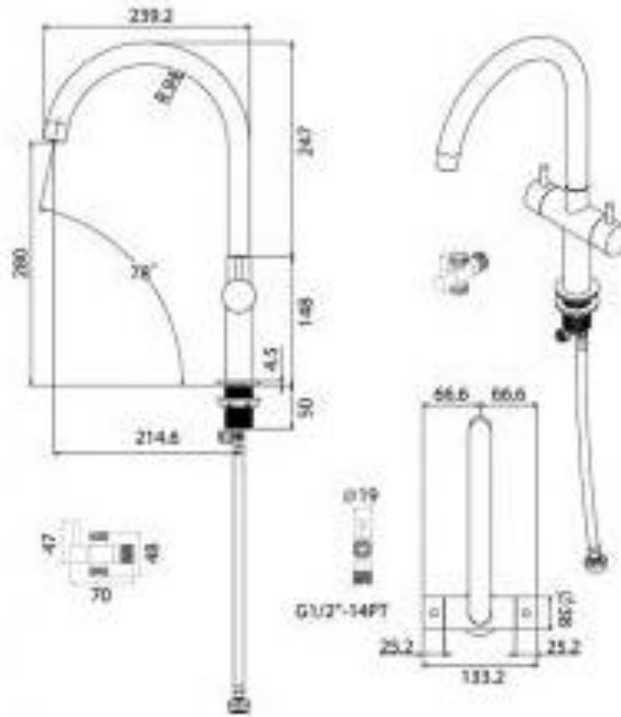

Brand : VRH, Thailand
 Name: Water filter tap with 3way valve
 Item Code: B100252
 Designer:
 Color / Finish: 304 Stainless Steel
 Dimensions: 214.5 mm spout projection

Product info:

- Water filter tap
- With 3 way stop valve

Add-ons:

- 1x angle valve ½"x½" (no nut)

Follow cleaning instructions and avoid using any harmful chemicals. Failure to do so voids the warranty.

All information is for reference only. Installation shall always be based on the specs provided with actual delivered items.
 For more info, visit www.sanitecph.com