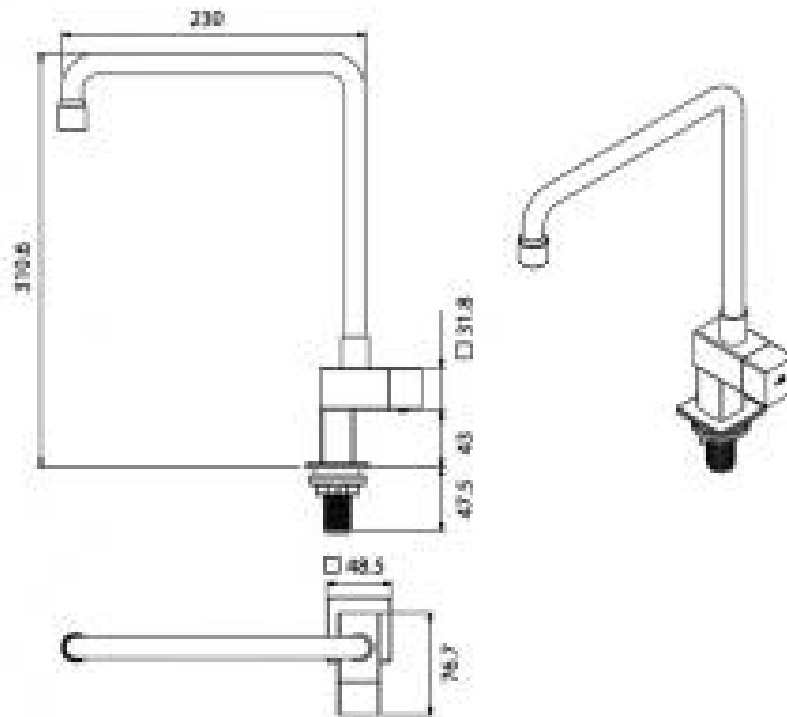

Brand : VRH, Thailand
 Name: Cube Sink pillar tap
 Item Code: B1000X1
 Designer:
 Color / Finish: 304 Stainless Steel
 Dimensions: (See data drawing below for dimensions)

Product info:

- Sink Pillar Tap

Add-ons:

- 1x angle valve ½"x½" (no nuts)
- 1x flexible supply hose ½"x½" x?cm

Follow cleaning instructions and avoid using any harmful chemicals. Failure to do so voids the warranty.

All information is for reference only. Installation shall always be based on the specs provided with actual delivered items.
 For more info, visit www.sanitecph.com