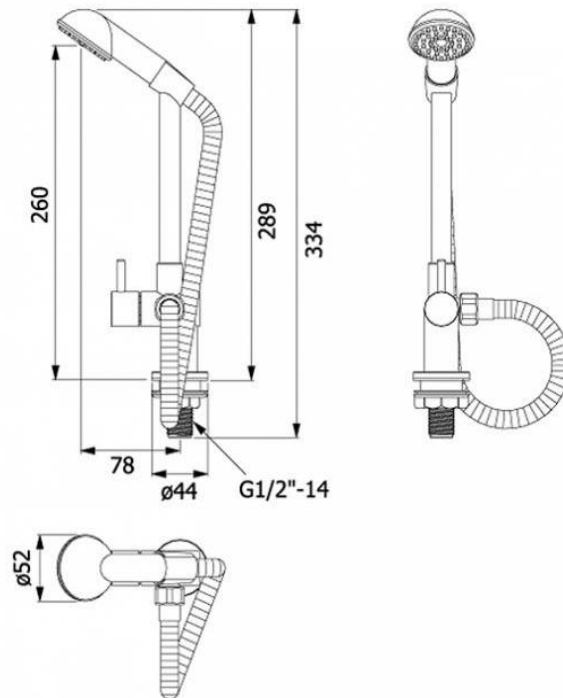

Brand : VRH, Thailand
 Name: Pocket Sink pillar tap with pull spray requires 1/2
 Item Code: B1000G6
 Designer:
 Color / Finish: 304 Stainless Steel
 Dimensions: 334 mm height

Product info:

- Sink Tap
- With pull shower spray

Add-ons:

- 1x angle valve 1/2"x1/2" (no nuts)
- 1x flexible supply hose 1/2"x1/2" x?cm

Follow cleaning instructions and avoid using any harmful chemicals. Failure to do so voids the warranty.

All information is for reference only. Installation shall always be based on the specs provided with actual delivered items.
 For more info, visit www.sanitecph.com