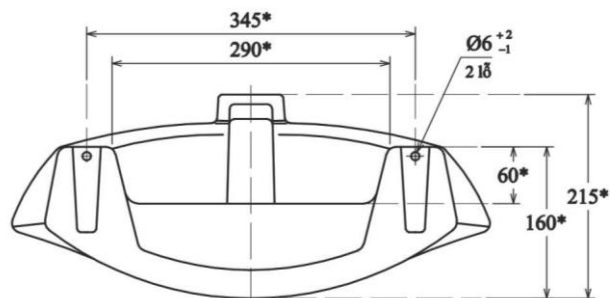

Brand : Viglacera, Vietnam
 Name : Wall hung basin
 Item Code : VTL3-1T
 Color / Finish: White
 Dimensions : 430 mm x 500 mm x 215 mm

Product info:

- Wall Hung Basin
- With 1 tap hole
- With Bolts
- With NANO Coating