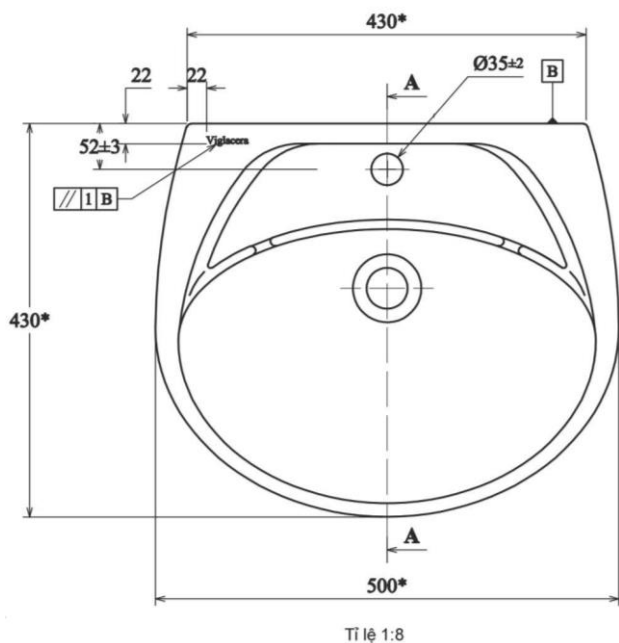

Brand : Viglacera, Vietnam
 Name : Wall hung basin
 Item Code : VTL3-1T
 Color / Finish: White
 Dimensions : 430 mm x 500 mm x 215 mm

Product info:

- Wall Hung Basin
- With 1 tap hole
- With Bolts
- With NANO Coating