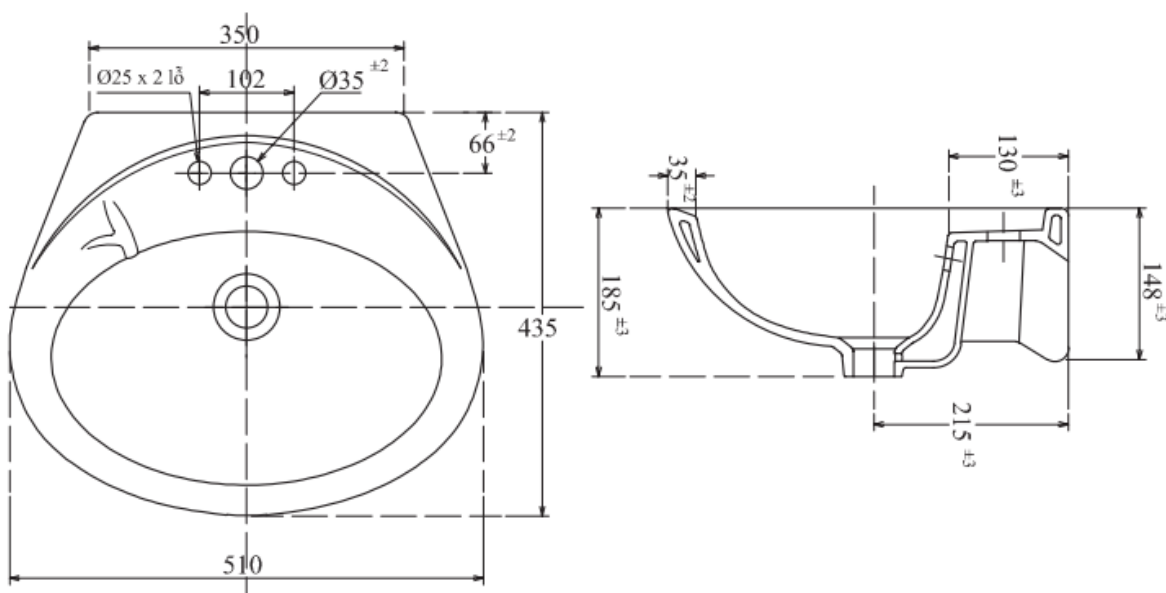

Brand : Viglacera, Vietnam

Name : Wall hung basin

Item Code : VTL2

Color / Finish: White

Dimensions : 516 x 435 mm

Product info:

- Wall Hung Basin
- With 1 tap hole
- With Bolts
- 2x Bottle Trap
- Basin P-Trap
- Basin P-Trap with Tailpiece
- 2x Push type pop up