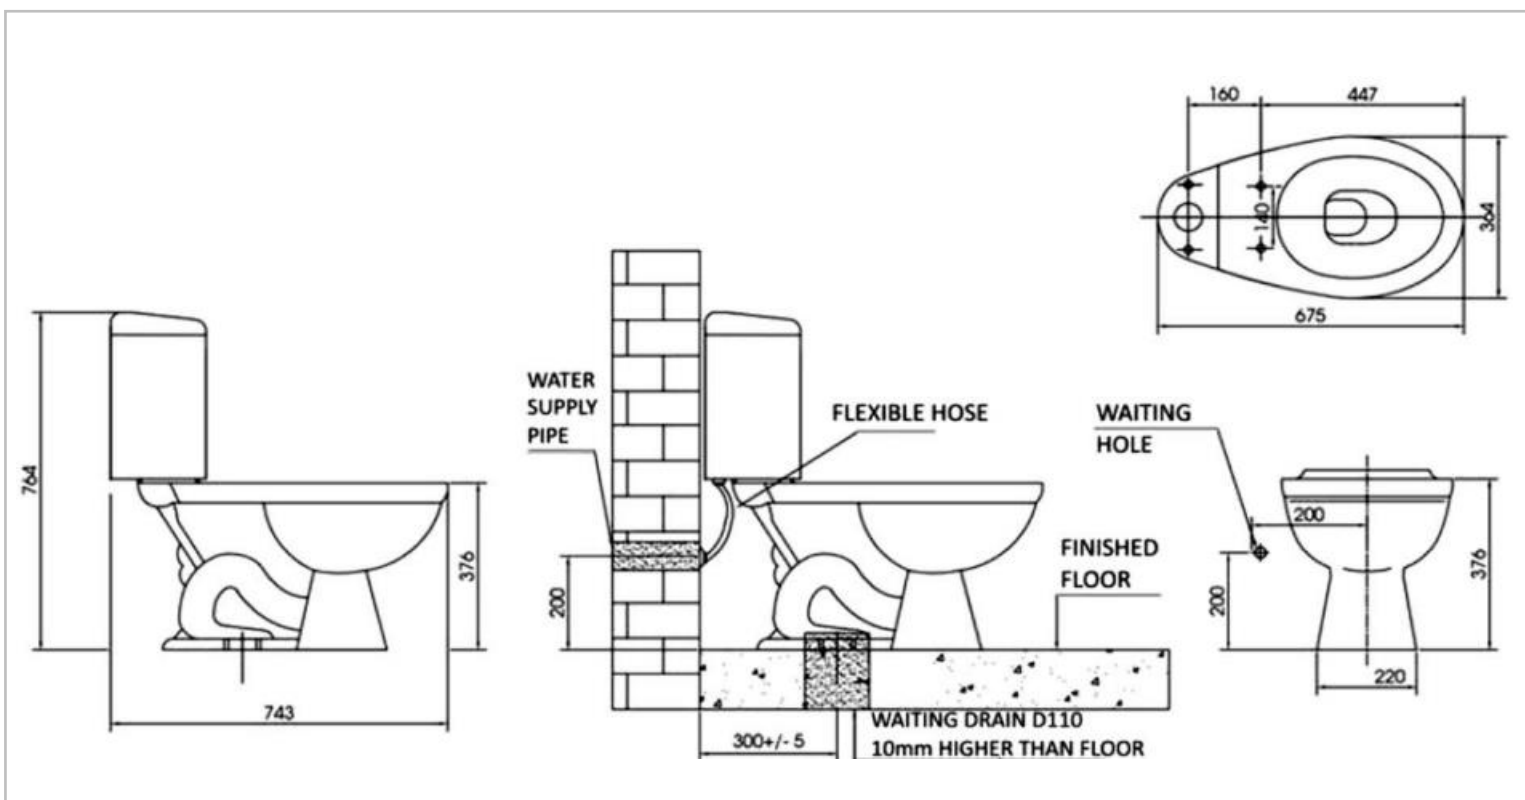

Brand : Viglacera, Vietnam
 Name : 2-Piece US type toilet
 Item Code : VT34

Color / Finish: White
 Dimensions : 364 x 743 x 764 mm

Product info:

- Close-coupled toilet
- With 3/6 L. top push button flush
- Roughing-in 300±5mm
- Standard seat & cover

- C408694 angle valve ½"x½"
- 54.10600 flexible hose ½"x½"x14"
- B9083 elastic wax floor flange
- B9042 floor mounting bolts set

Flushing of pipe must be done before fittings are installed. Failure to do so voids the warranty.