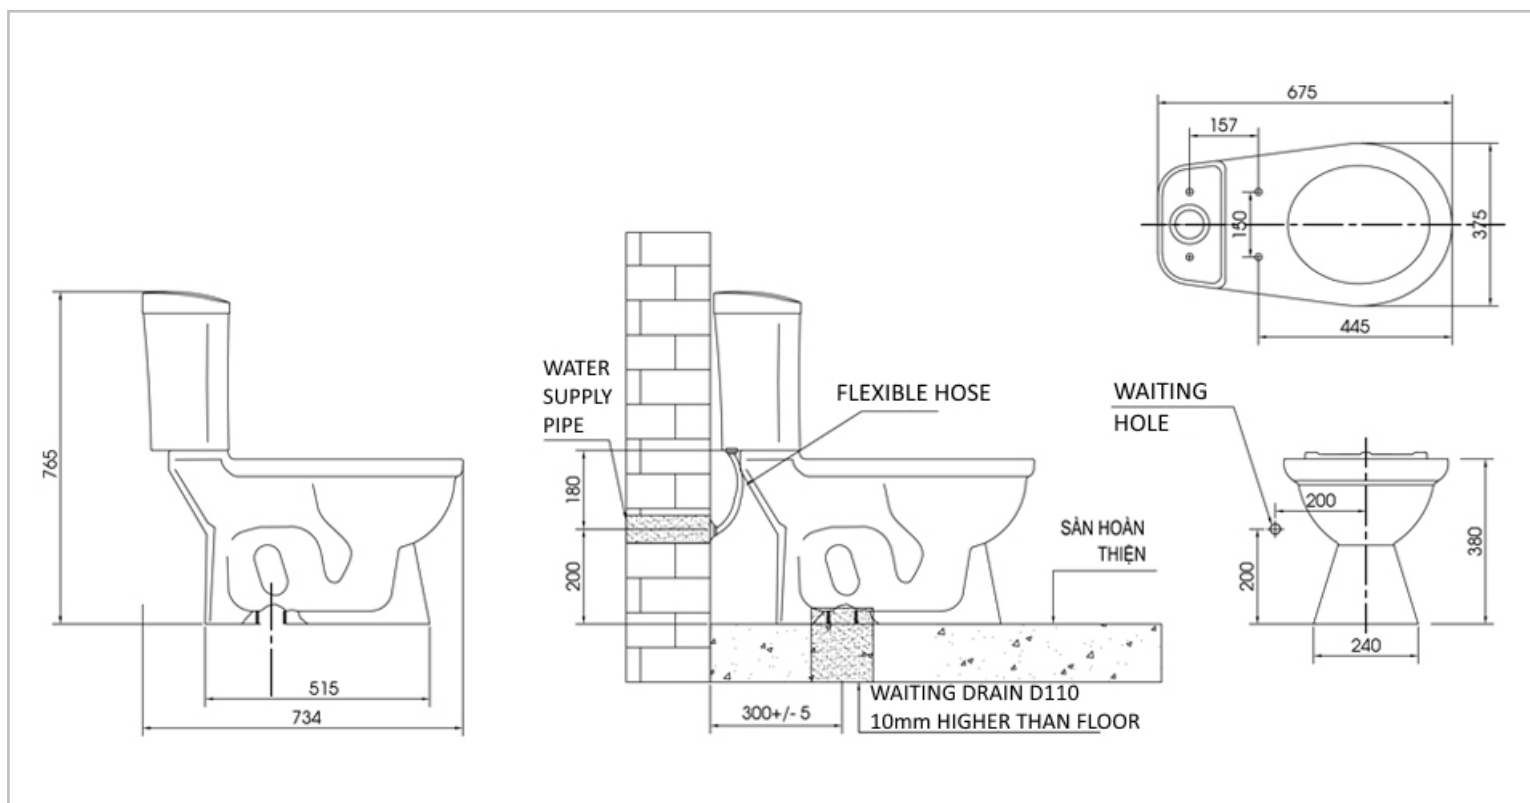

Brand : Viglacera, Vietnam
 Name : 2-Piece US type toilet
 Item Code : VI88

Color / Finish: White
 Dimensions : 375 x 734 x 765 mm

Product info:

- 2-Piece US type toilet
- with 3/6 L dual flush/top push button flush
- With roughing-in 300±5mm
- Standard seat & cover
- C408681 angle valve 1/2 x 1/2
- 54.10600 flexible hose 1/2"x1/2"x14"
- B9083ASV2 wax flange
- B9042 floor mounting fixation set