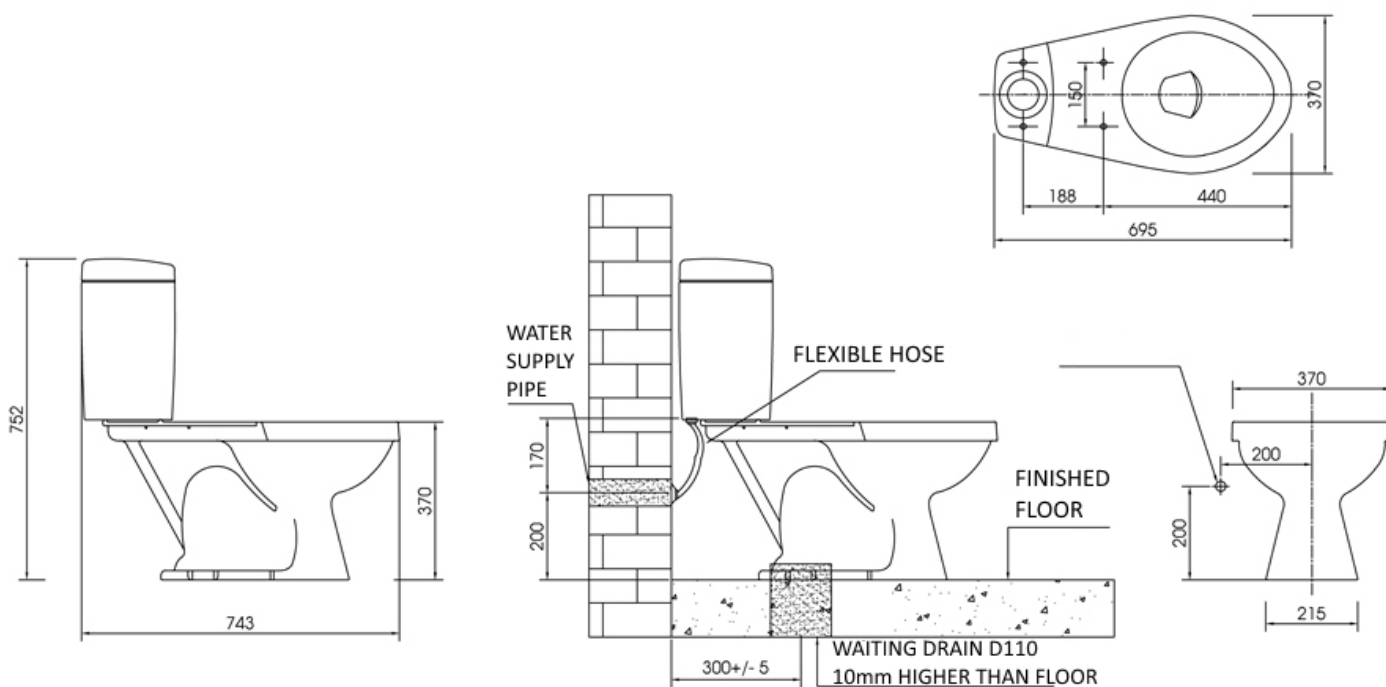

Brand : Viglacera, Vietnam  
 Name : 2-Piece US type toilet  
 Item Code : VI44B

Color / Finish: White  
 Dimensions : 364 x 722 x 756 mm

**Product info:**

- 2-Piece US type toilet
- Close-coupled toilet with 6 L flush
- With: roughing-in 300±5mm
- 6 L. front lever flush
- Standard close seat & cover
- With NANO coating
  
- Angle valve ½"x½"
- Flexible hose ½"x½"x14"
- Elastic wax floor flange
- Floor mounting bolts set