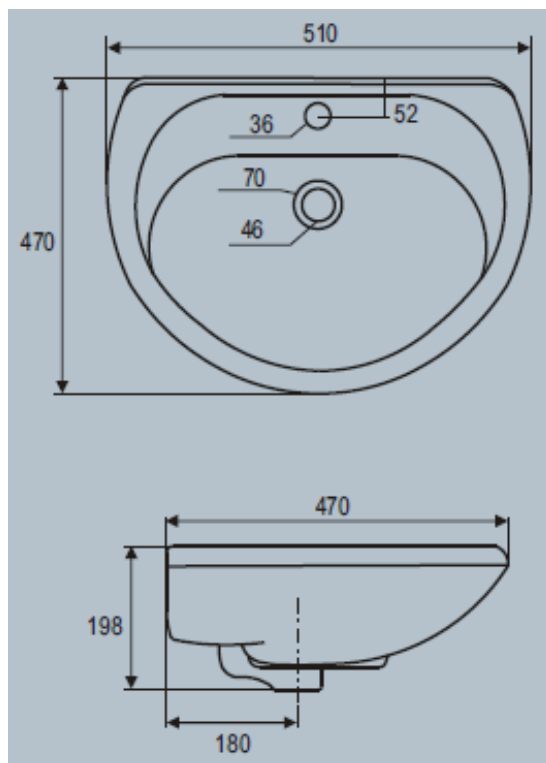

Brand : Viglacera, Vietnam  
Name : Wall hung basin  
Item Code : VI1TB + VI1TP  
Color / Finish: White  
Dimensions : 510 x 470 mm

**Product info:**

- Wall Hung Basin
- With 1 tap hole
- With Bolts
- With NANO Coating
- V1TP half pedestal