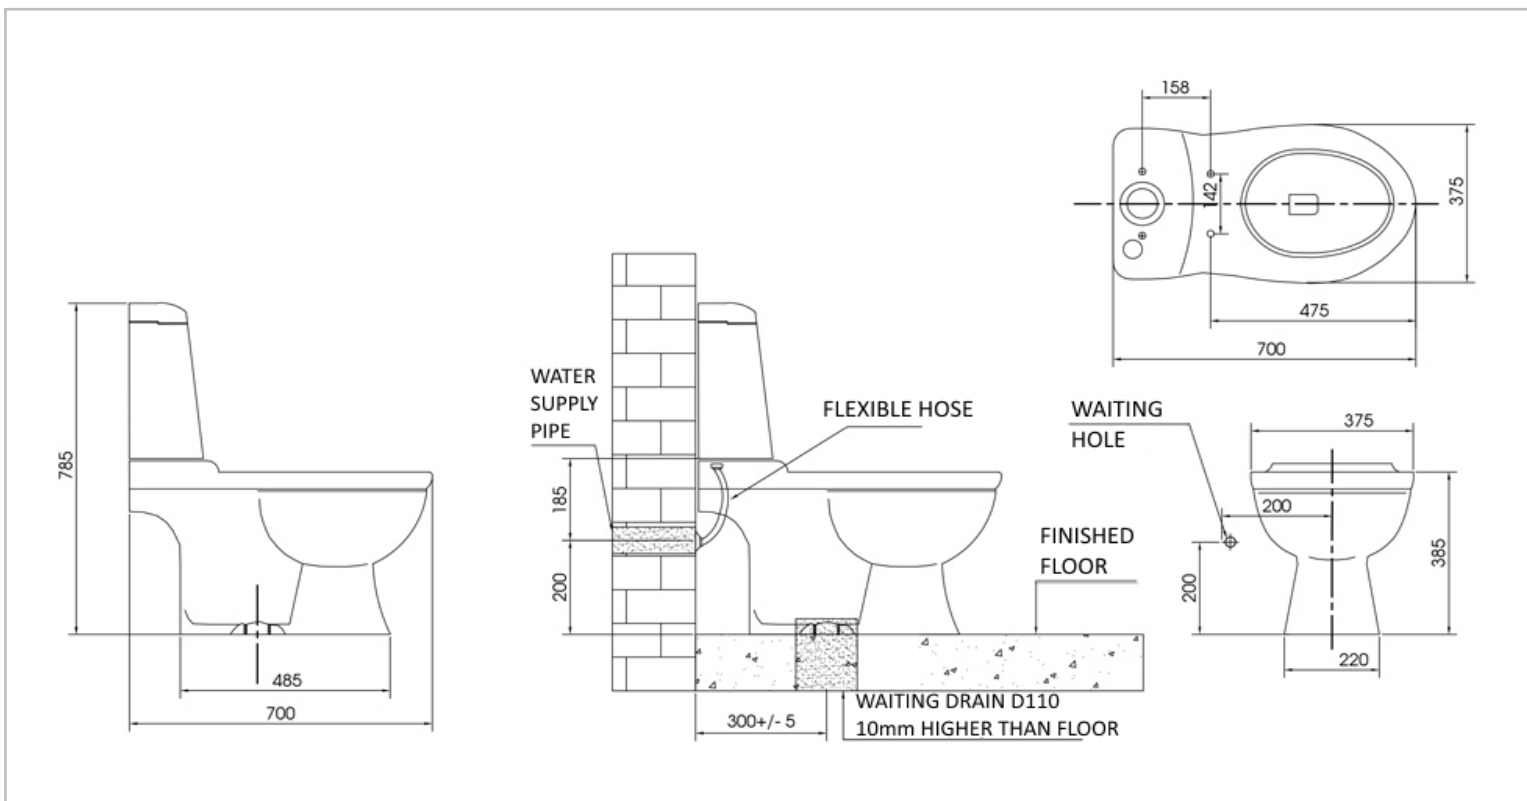

Brand : Viglacera, Vietnam
 Name : 2-Piece US type toilet
 Item Code : VI107
 Color / Finish: White
 Dimensions : 375 x 700 x 785 mm

Product info:

- Close-coupled toilet
- 3/6 L. top push button flush
- NANO coating
- soft close seat & cover
- C408681 angle valve 1/2 x 1/2
- B9083ASV2 wax flange
- 54.10600 flexible hose
- B9043 side mounted fixation set