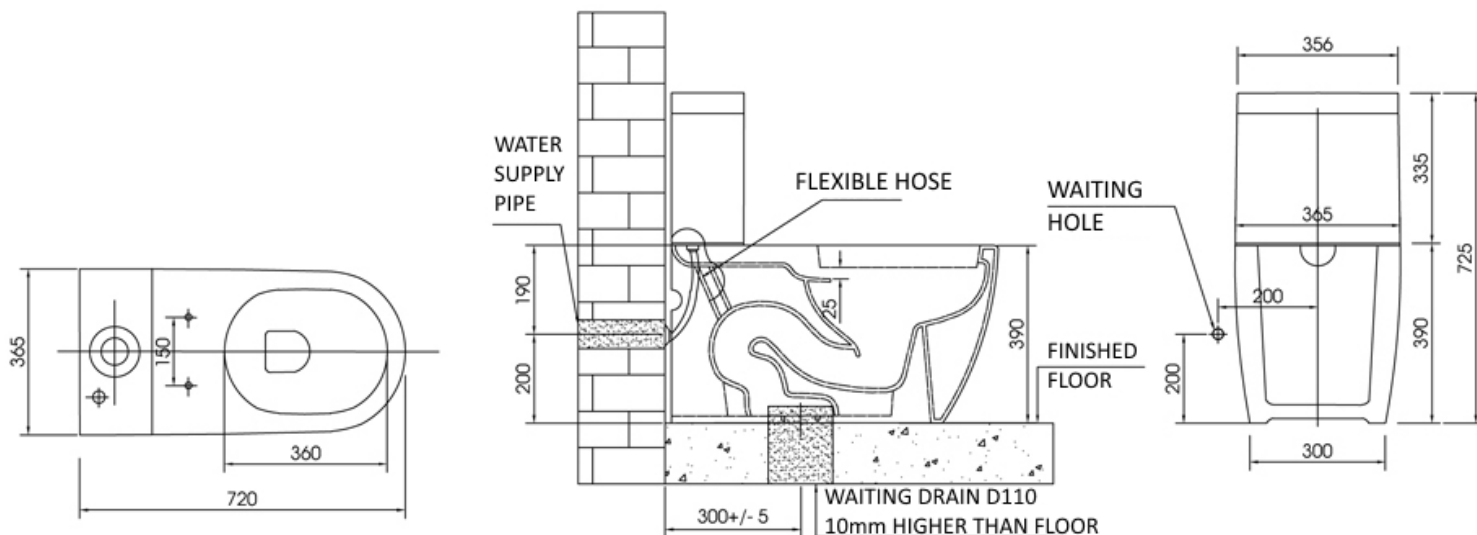

Brand : Viglacera, Vietnam
 Name : 1-Piece US type toilet
 Item Code : V51

Color / Finish: White
 Dimensions : 365 x 720 x 725 mm

Product info:

- 1-Piece US type toilet
- 3/6 L dual flush
- Soft close seat & cover
- With NANO Coating
- Angle valve ½ x ½
- Floor Flange