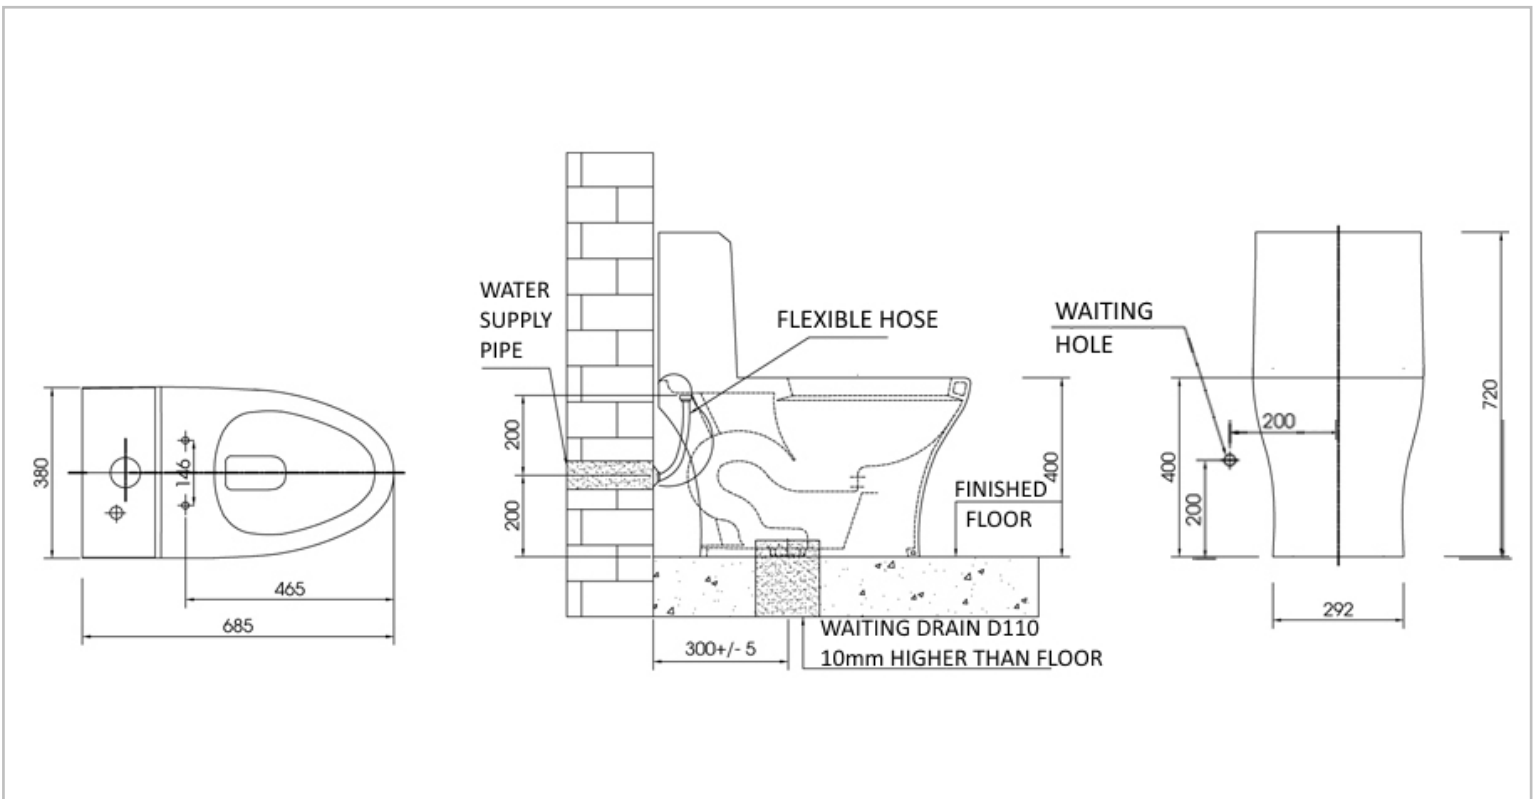

Brand : Viglacera, Vietnam
Name : 1-Piece US type toilet
Item Code : V45

Color / Finish: White
Dimensions : 685 x 380 x 720 mm

Product info:

- 1-piece toilet 3/6 L dual flush
- With: roughing-in 300±5mm
- Soft close seat & cover
- With NANO Coating
- Angle valve ½" x ½"
- Flexible hose ½" x ½" x 14"
- Wax Flange
- Side mounting bolts set