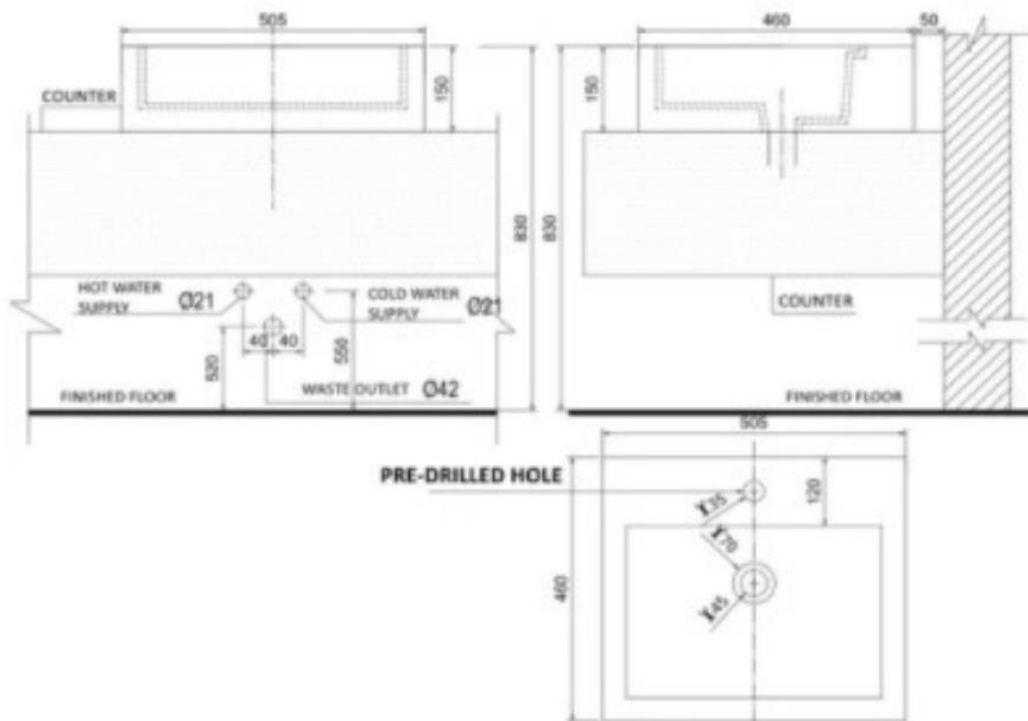

Brand : Viglacera, Vietnam
Name : Vanity Basin
Item Code : V42M

Color / Finish: White
Dimensions : 505 x 460 mm

Product info:

- Vanity basin
- Nano coating
- 1 tap hole

Flushing of pipe must be done before fittings are installed. Failure to do so voids the warranty.