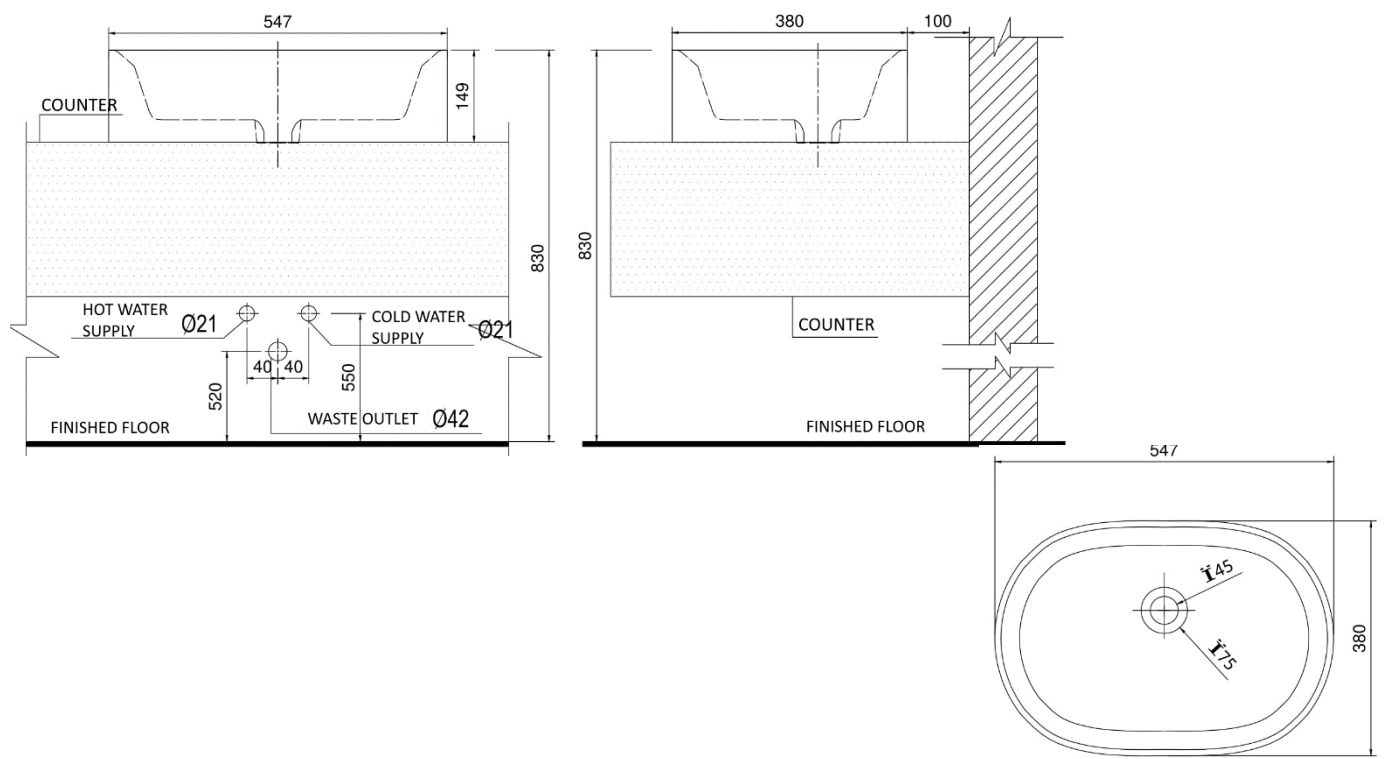

Brand : Viglacera, Vietnam  
 Name : Washbowl Lavatory  
 Item Code : V22

Color / Finish: White  
 Dimensions : 547 x 380 mm

Product info:

- Washbowl
- NANO coating

Flushing of pipe must be done before fittings are installed. Failure to do so voids the warranty.