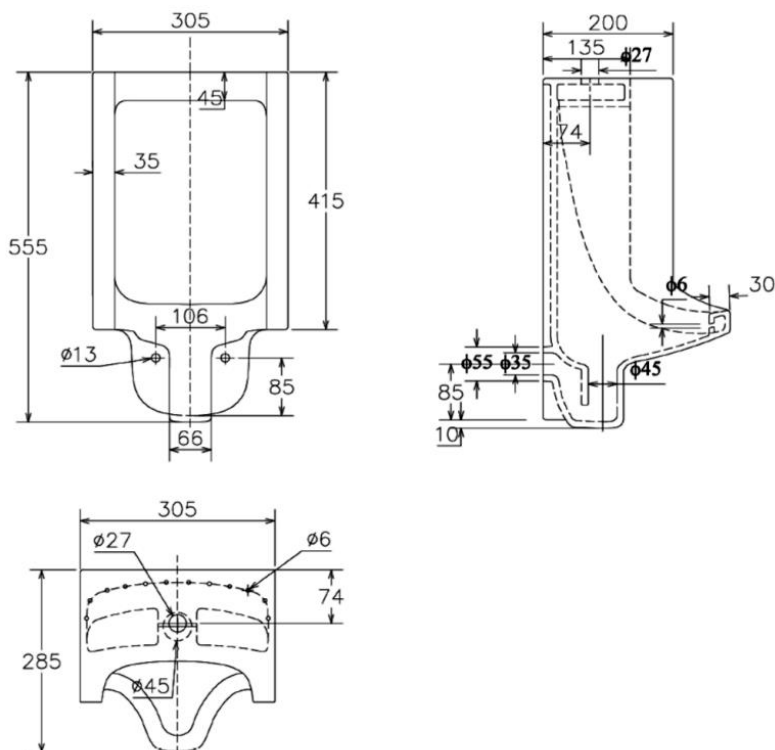

Brand : Viglacera, Vietnam  
 Name : Urinal top inlet  
 Item Code : TT5  
 Color / Finish: White  
 Dimensions : 280 x 305 x 560 mm

**Product info:**

- Wall hung urinal
- Top inlet
- With NANO coating
- Urinal flush valve