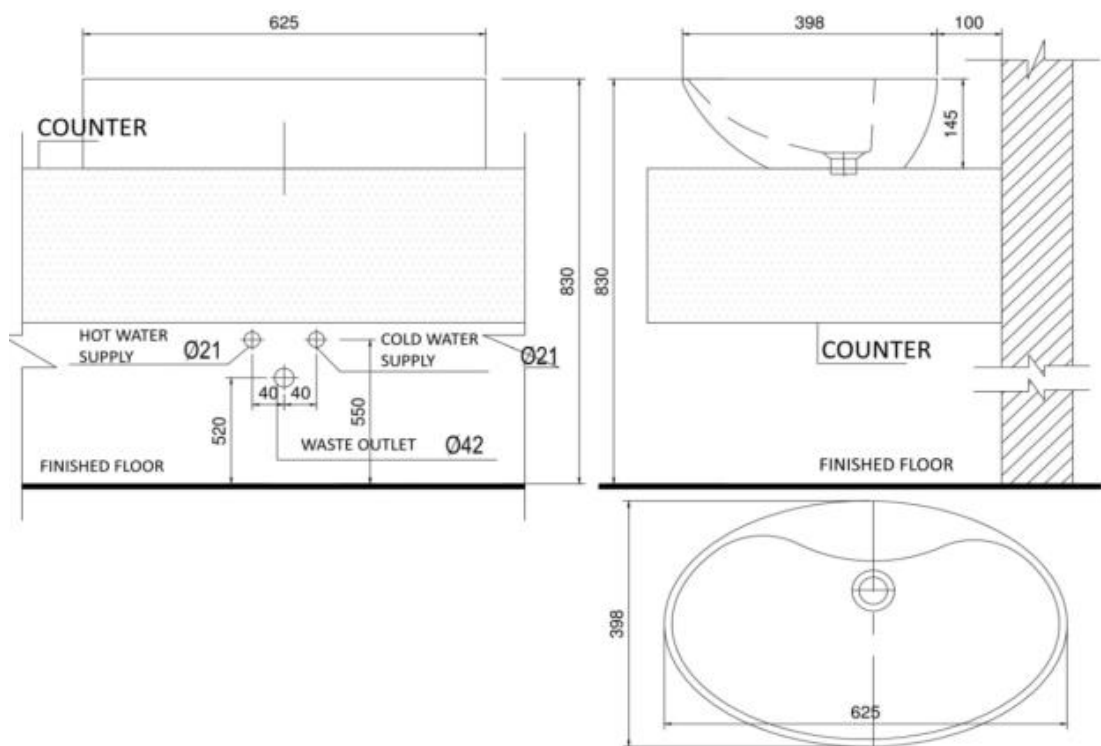

Brand : Viglacera, Vietnam
 Name : Vessel Type Vanity Basins
 Item Code : CD8

Color / Finish: White
 Dimensions : 398 x 625 mm

Product info:

- Tabletop Wash basin
- With Overflow
- With NANO Coating

Flushing of pipe must be done before fittings are installed. Failure to do so voids the warranty.
 Follow cleaning instructions and avoid using any harmful chemicals.
 All information is for reference only. Installation shall always be based on the specs provided with actual delivered items.
 For more info, visit www.sanitecph.com