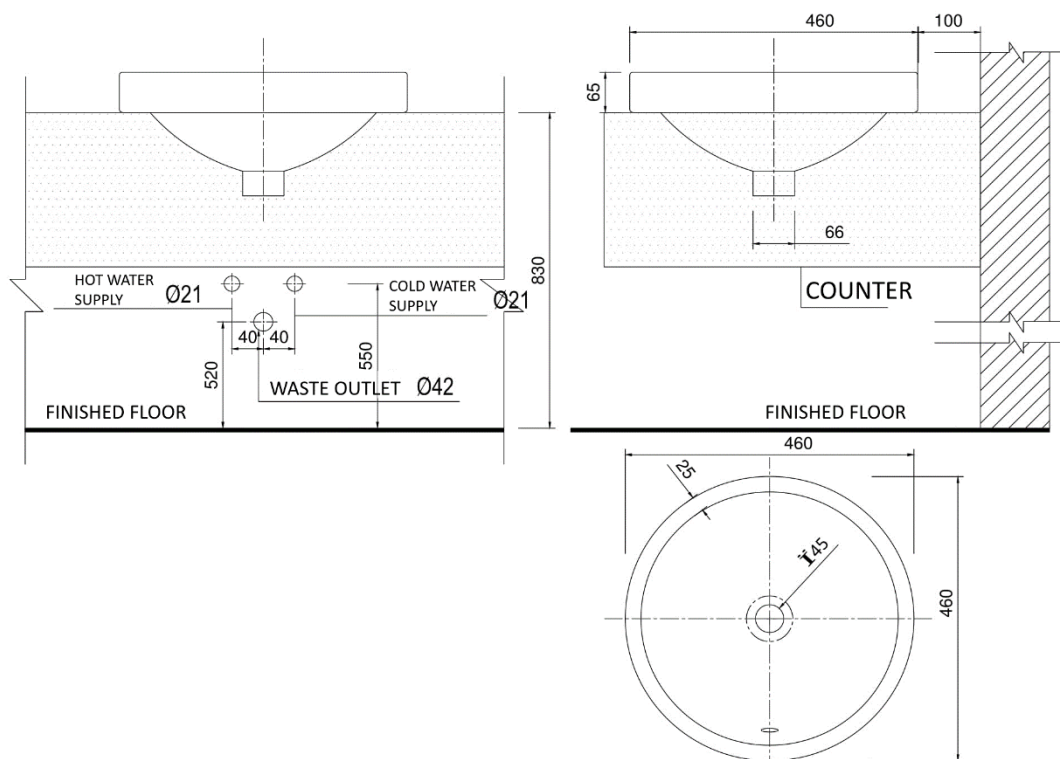

Brand : Viglacera, Vietnam

Name : Washbowl

Item Code : CD6

Color / Finish: White

Dimensions : 460 x 460 mm

Product info:

- Semi-table top wash basin
- With Overflow
- With NANO coating

Flushing of pipe must be done before fittings are installed. Failure to do so voids the warranty.