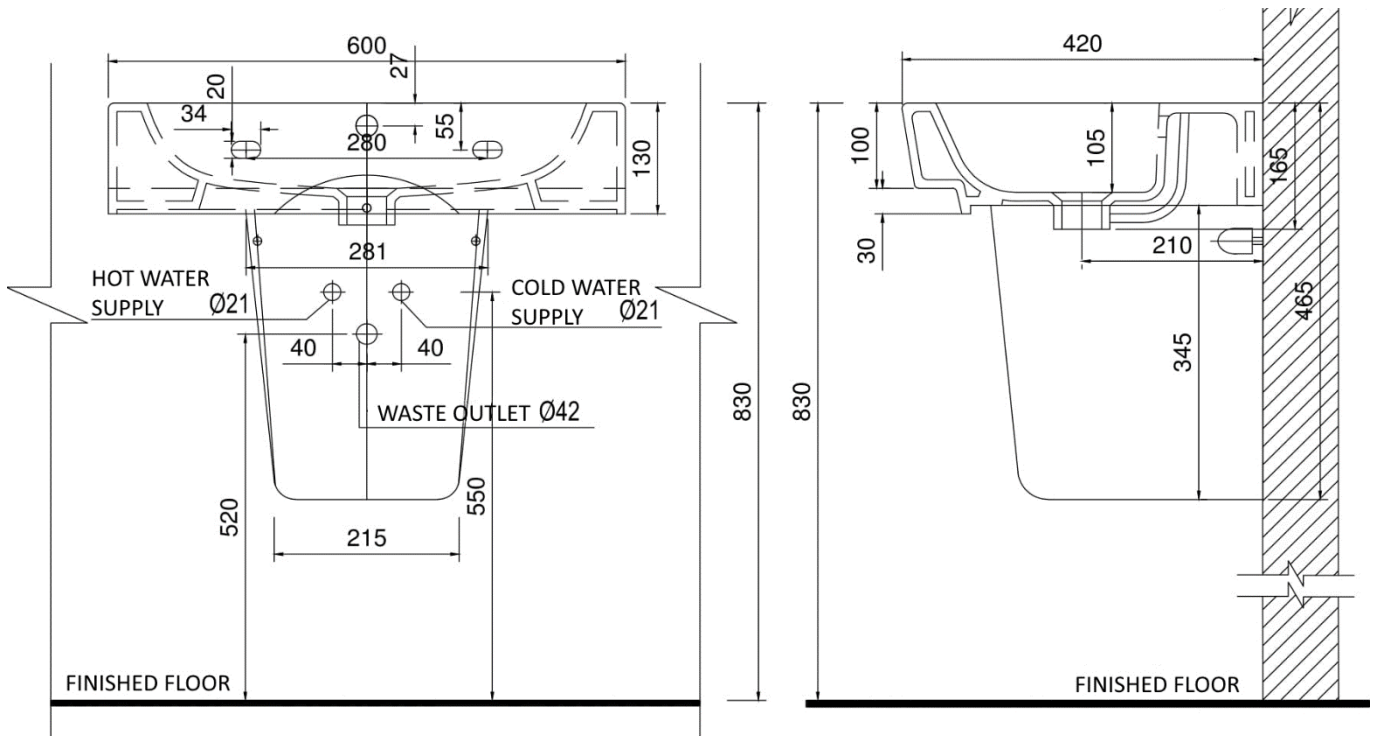

Brand : Viglacera, Vietnam
 Name : Wall hung basin
 Item Code : CD50B + CD50HP
 Color / Finish: White
 Dimensions : 600 x 420 mm

Product info:

- Wall Hung Basin
- With 1 tap hole
- With Bolts
- With NANO coating
- CD50HP half pedestal