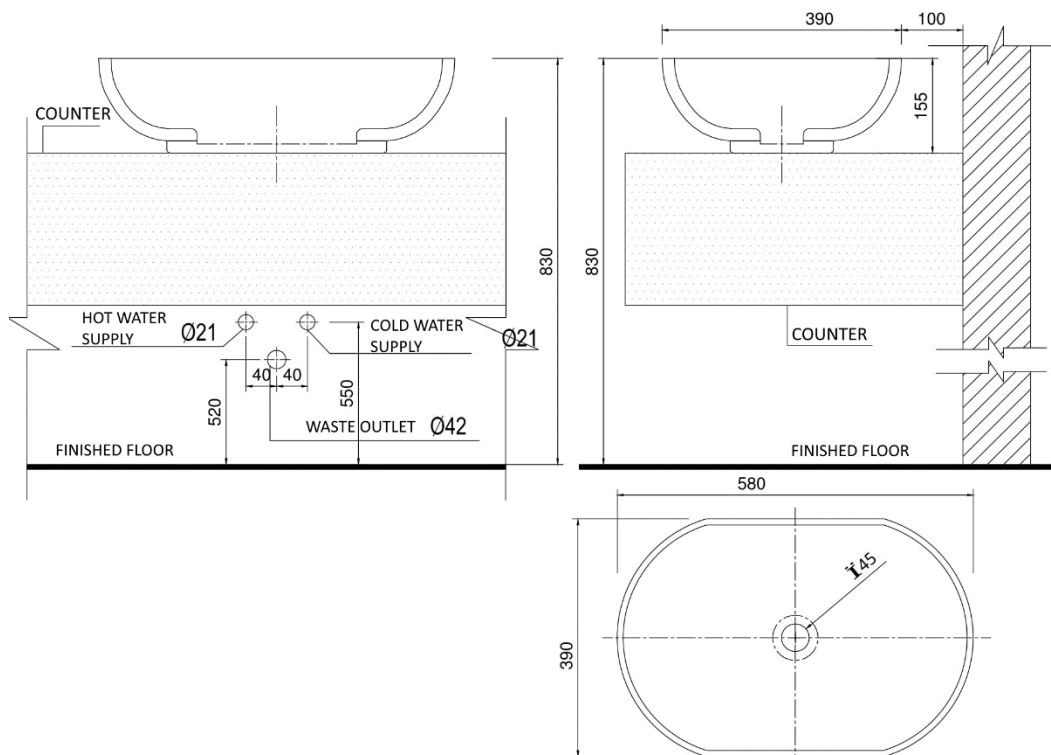

Brand : Viglacera, Vietnam
 Name : Washbowl
 Item Code : CD15
 Color / Finish: White
 Dimensions : 580 x 390 mm

Product info:

- Tabletop wash basin
- With Overflow
- With NANO coating

Flushing of pipe must be done before fittings are installed. Failure to do so voids the warranty.
 Follow cleaning instructions and avoid using any harmful chemicals.
 All information is for reference only. Installation shall always be based on the specs provided with actual delivered items.
 For more info, visit www.sanitecph.com