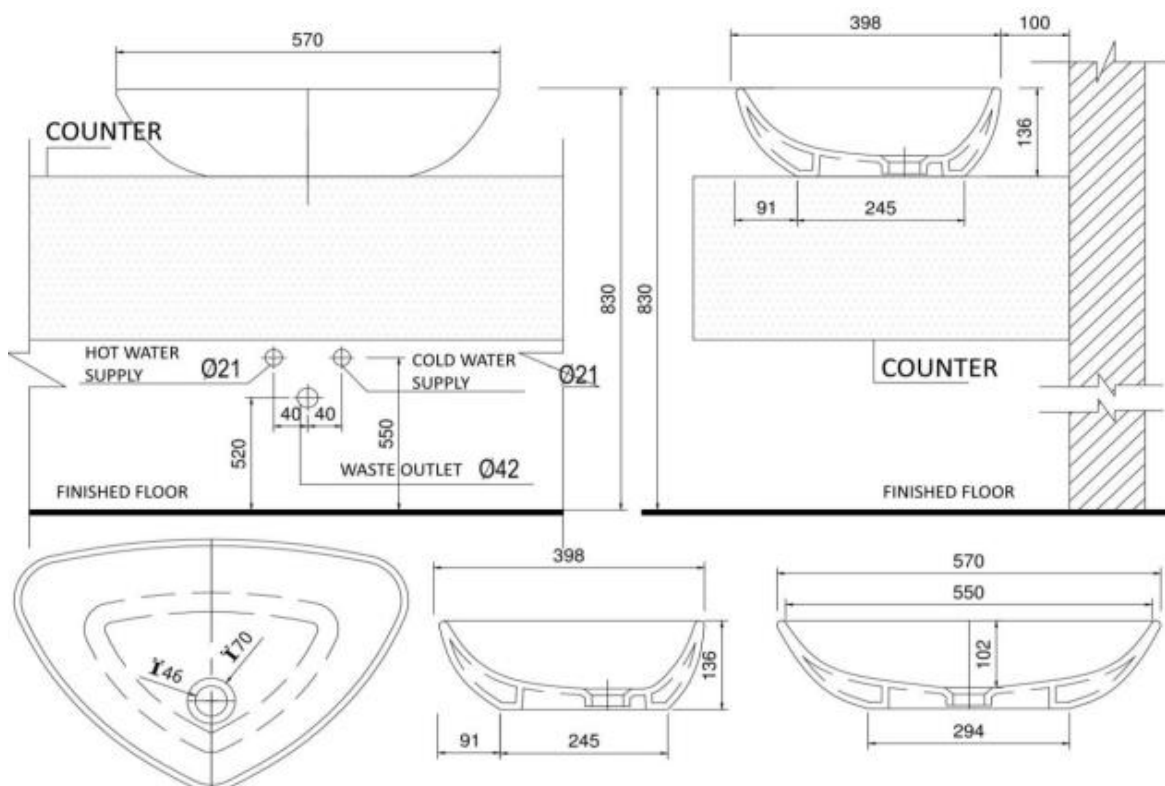

Brand : Viglacera, Vietnam
 Name : Vanity Basins Washbowl
 Item Code : CD14

Color / Finish: White
 Dimensions : 398 x 570 mm

Product info:

- Tabletop wash basin
- With overflow
- With NANO Coating

Flushing of pipe must be done before fittings are installed. Failure to do so voids the warranty.