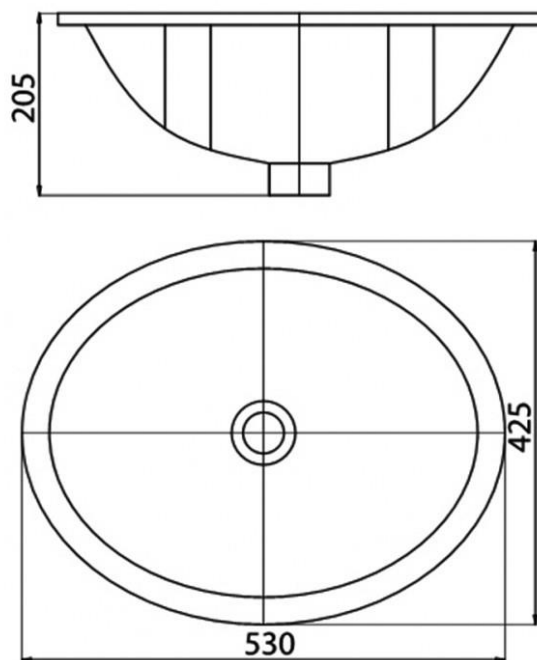

Brand : Viglacera, Vietnam
Name : Undercounter basin with Overflow
Item Code : CA2

Color / Finish: White
Dimensions : 530 x 425 x 205 mm

Product info:

- Under counter oval Basin
- Nano non-stick cover layer on ceramic surface