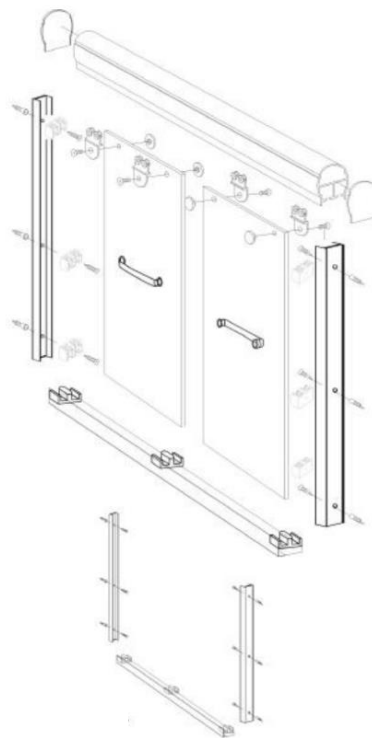

Brand : Sannora, China
Name : Shower Enclosure 2 Part sliding door without tray
Item Code : SNDM0506-8

Color / Finish: Glass
Dimensions : 1500 x 1900 mm

Product info:

- 2 Part sliding door without tray
- With 8mm tempered glass plain 2 sliding doors
- With handles