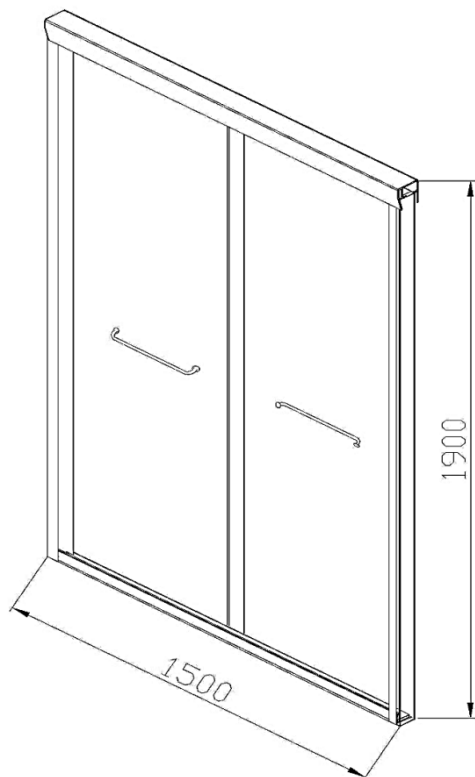

Brand : Sannora, China
Name : Shower Enclosure 2 Part sliding door without tray
Item Code : SNDM0506-8

Color / Finish: Glass
Dimensions : 1500 x 1900 mm

Product info:

- 2 Part sliding door without tray
- With 8mm tempered glass plain 2 sliding doors
- With handles