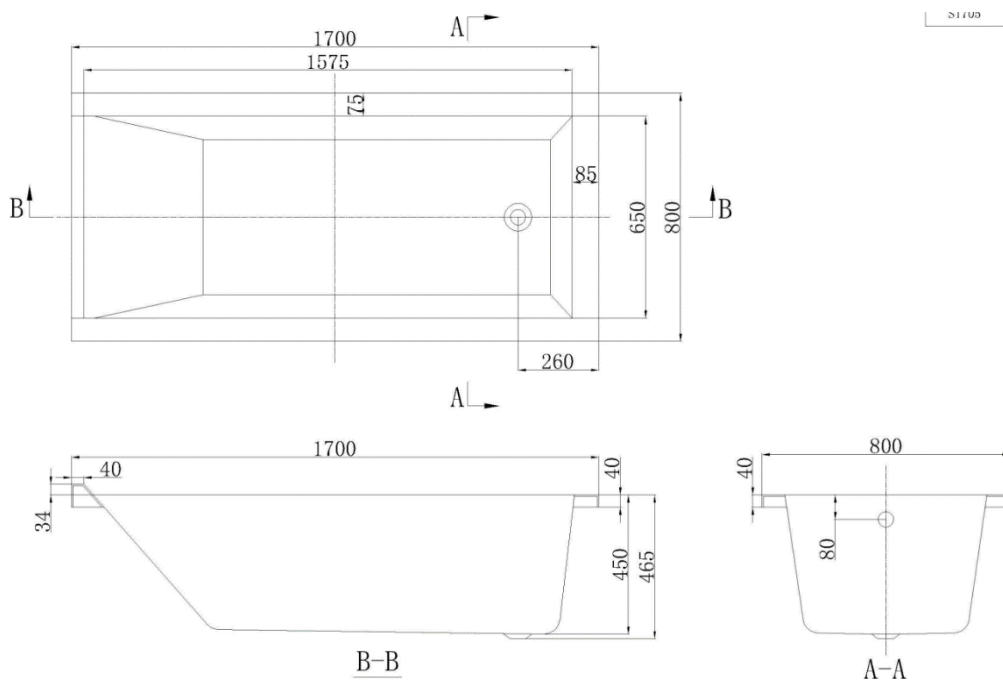

Brand : Sannora, China
 Name : Plain acrylic tub
 Item Code : S1705
 Color / Finish: Arcylic
 Dimensions : 1700 x 800 x 480 mm

Product info:

- One-seater inlay bath
- With waste at foot end

Add-ons:

- Waste and overflow
- Kreiner drainpipe with elbow
- Rubber seal (2pcs)