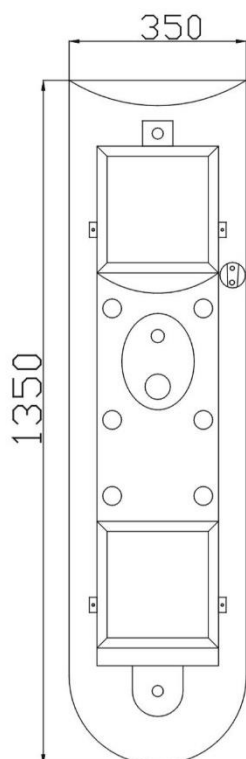

Brand : Sannora, China
Name : Shower Panel
Item Code : P001
Color / Finish: White
Dimensions : 1350 x 350 mm

Product info:

- Shower Panel
- 1 hand shower
- 1 overhead shower
- 2 shelves

Flushing of pipe must be done before fittings are installed. Failure to do so voids the warranty.