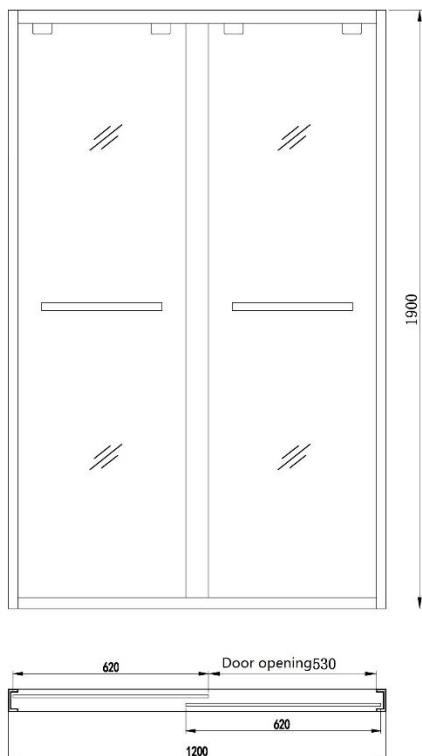

Brand : Sannora, China
 Name : 2-part sliding door without Tray
 Item Code : LA2201-8
 Color / Finish: Sand silver
 Dimensions : 1200 x 1900 mm

Product info:

- 2 Part sliding door without tray
- With 8 mm tempered glass plain 2 sliding doors
- With handles

8mm clear tempered glass
Sand silver aluminum profile
Double sliding doors

Flushing of pipe must be done before fittings are installed. Failure to do so voids the warranty.
 Follow cleaning instructions and avoid using any harmful chemicals.
 All information is for reference only. Installation shall always be based on the specs provided with actual delivered items.
 For more info, visit www.sanitecph.com