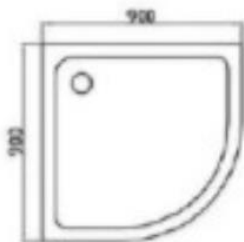

Brand : Sannora, China
Name : Enclosure - frosted glass

Item Code : L6149EFR

Color / Finish:
Dimensions : 900 x 900 x 1950 mm

Product info:

- Enclosure-frosted glass
- Quadrant Shower Enclosure Frosted w/ Sliding Doors
- Sand Silver Anodized Aluminum Frame
- 6mm Tempered Safety Glass
- Acrylic Tray w/ Waste