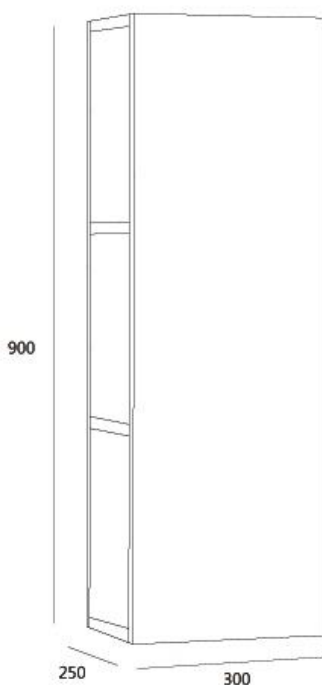

Brand : Queenswood, China
Name : Wall tall cabinet with side open shelves
Item Code : SB302590-GRWA
Designer :
Color / Finish: Grey Walnut (GRWA)
Dimensions : Cabinet: 300 x 250 x 900 mm

Product info:

- Wall hung side cabinet with front mirror
- And side open shelves
- Materials: Waterproof plywood