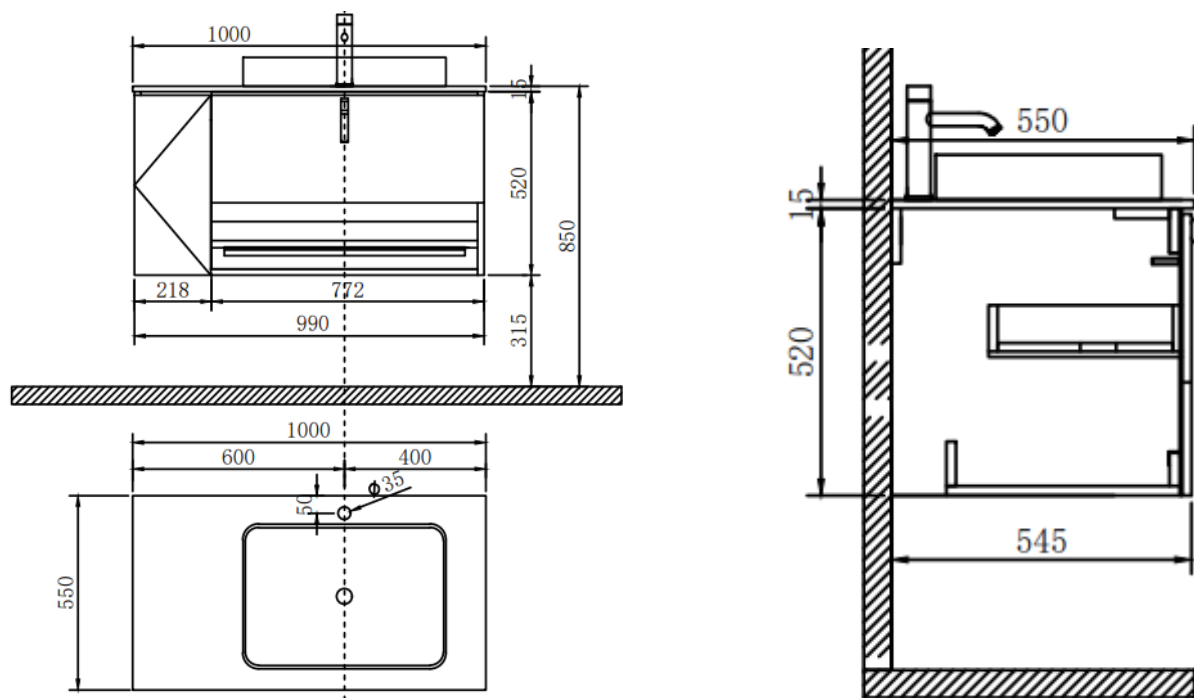

Brand : Queenswood, China
 Name : NAVARRA Wall unit with drawer and ceramic slab
 Item Code : NVR1000-DG + QW223NVR1000-2TM + K5373T
 Designer :
 Color / Finish: Dark Green and Laura Black
 Dimensions : 990 x 545 x 520 mm - drawer

Product info:

- Wall unit
- With drawers
- Ceramic slab
- With 1 tap hole and 1 cut-out for K5373T Forefront basin

Add-ons:

- M30050G seal (x 2)

客户盆 K-5373T半嵌盆

Follow cleaning instructions and avoid using any harmful chemicals. Failure to do so voids the warranty.