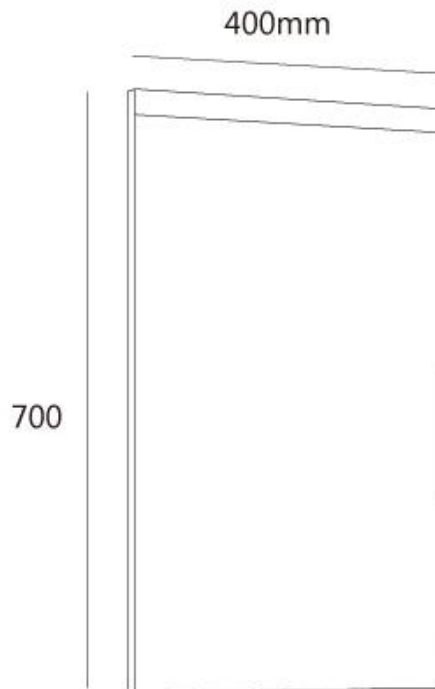

Brand : Queenswood, China
Name : Wall mirror with LED light
Item Code : MLED4070
Designer :
Color / Finish: Mirror
Dimensions : 400 x 700mm

Product info:

- Wall hung mirror
- With LED light
- Materials: Waterproof plywood
- Power Supply: AX220~240V/50~60Hz