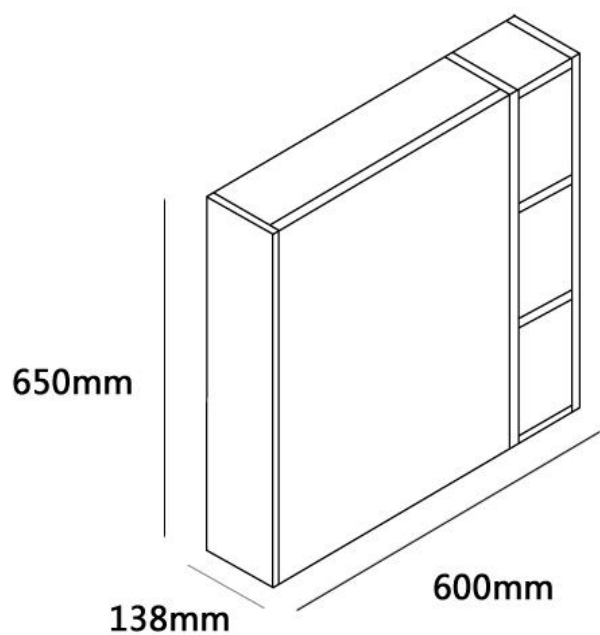

Brand : Queenswood, China
 Name : Wall tall cabinet with side open shelves
 Item Code : MC651460
 Designer :
 Color / Finish: -GRWA, -PWD, -IR
 Dimensions : 600 x 800 x 138 mm

Product info:

- Wall hung mirror cabinet
- With open shelves
- Materials: Waterproof plywood