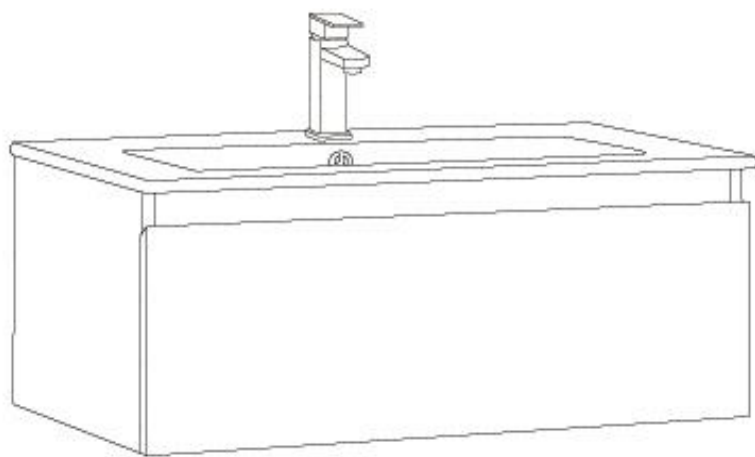

Brand : Queenswood, China
 Name : Wall cabinet with 1 drawer & 13080WH basin
 Item Code : LC794630A-GRWA
 Designer :
 Color / Finish: Grey Walnut (GRWA)
 Dimensions : Cabinet: 795 x 455 x 300 mm
 Basin 610 x 460 mm

Product info:

- Wall hung side cabinet with front mirror
- And side open shelves
- Materials: W100 Waterproof plywood

455

790

300

GRWA

Follow cleaning instructions and avoid using any harmful chemicals. Failure to do so voids the warranty.