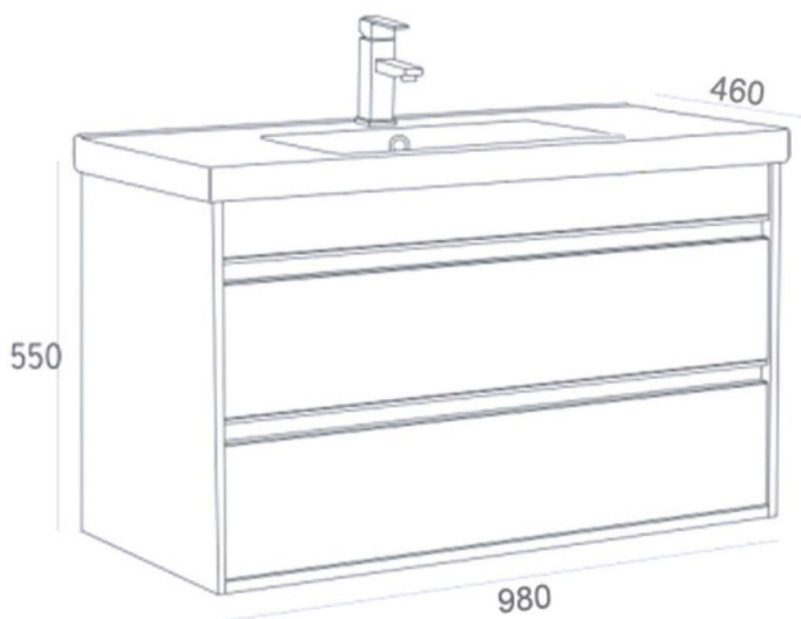

Brand : Queenswood, China
Name : Wall cabinet with 2 drawers & 982100 basin
Item Code : LC559846-IR
Designer :
Color / Finish: Ice River
Dimensions : Cabinet: 300 x 250 x 900 mm

Product info:

- Wall hung lavatory cabinet
- With 2 drawers
- Materials: Waterproof plywood

Add-ons:

- WB982100-1 Sit-on Basin
- M30050G Ruber Seal x2

Ice River

Follow cleaning instructions and avoid using any harmful chemicals. Failure to do so voids the warranty.

All information is for reference only. Installation shall always be based on the specs provided with actual delivered items.
For more info, visit www.sanitecph.com